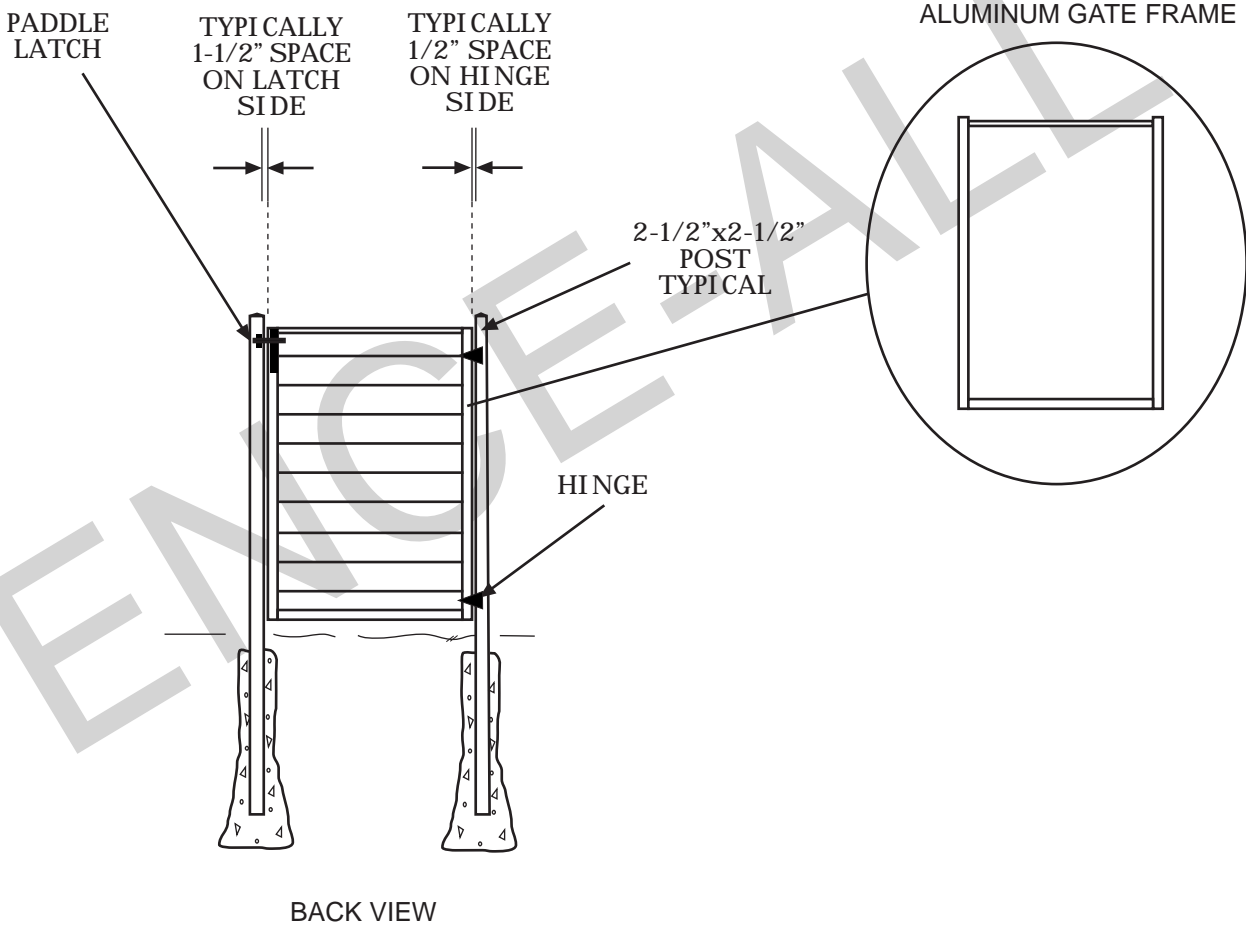

Grand Garden Wall Wood

TOP VIEW (W/O TOP CAP)

6' WIDE PANELS
(POSSIBLE SMALLER
MAKE UP PANEL AT
THE END OF EACH
RUN OF FENCE AS
NEEDED)

CHOICE OF CAP

- NOTES:
- All dimensions are nominal.
 - Clearance below the fence isn't included in height calculations.
 - We reserve the right to make changes or improvements to our designs without notice.

Grand Garden Wall Wood Gate

- NOTES:
- All dimensions are nominal.
 - Clearance below the fence isn't included in height calculations.
 - We reserve the right to make changes or improvements to our designs without notice.