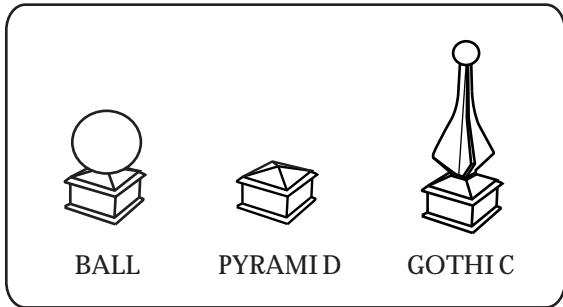

Grand Garden Wall Wood

TOP VIEW (W/O TOP CAP)

6' WIDE PANELS
(POSSIBLE SMALLER
MAKE UP PANEL AT
THE END OF EACH
RUN OF FENCE AS
NEEDED)

CHOICE OF CAP

- NOTES:
- All dimensions are nominal.
 - Clearance below the fence isn't included in height calculations.
 - We reserve the right to make changes or improvements to our designs without notice.

Grand Garden Wall Wood Gate

- NOTES:
- All dimensions are nominal.
 - Clearance below the fence isn't included in height calculations.
 - We reserve the right to make changes or improvements to our designs without notice.