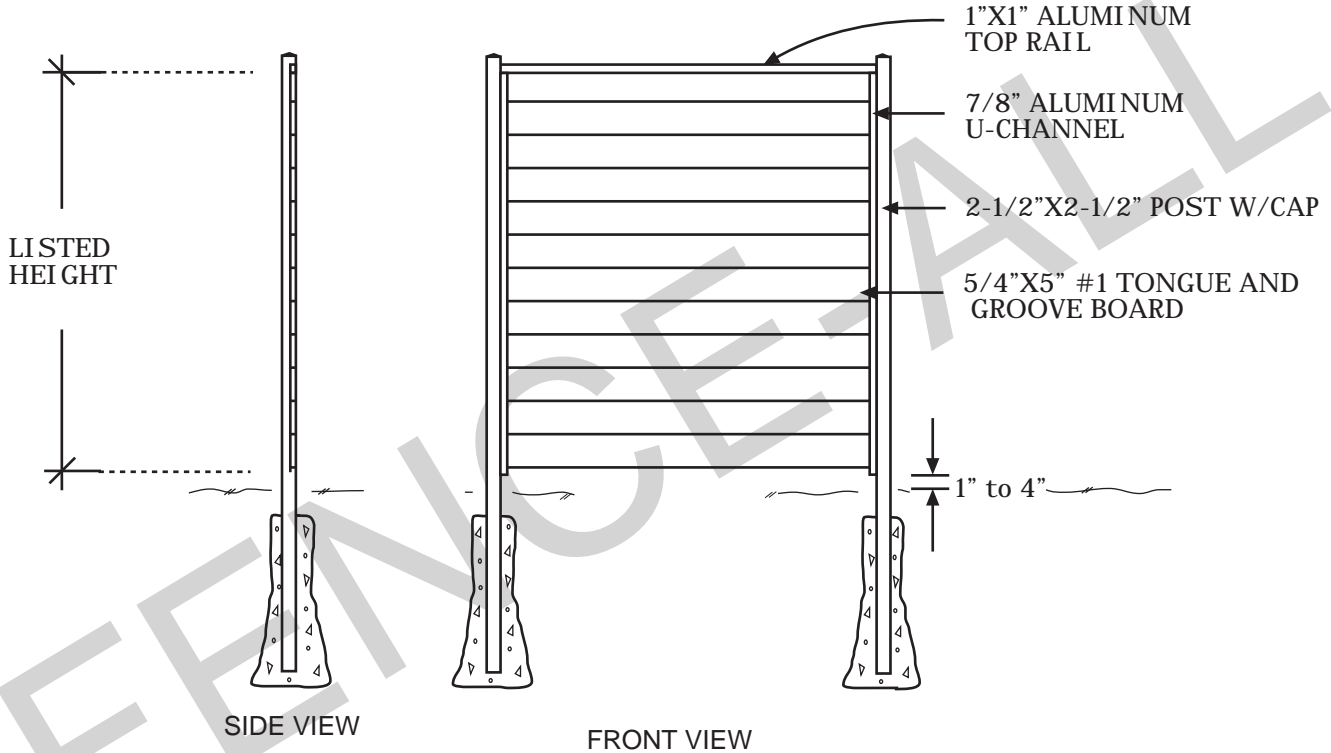

Grand Garden Wall Wood

TOP VIEW (W/O TOP CAP)

6' WIDE PANELS
(POSSIBLE SMALLER
MAKE UP PANEL AT
THE END OF EACH
RUN OF FENCE AS
NEEDED)

CHOICE OF CAP

- NOTES:
- All dimensions are nominal.
 - Clearance below the fence isn't included in height calculations.
 - We reserve the right to make changes or improvements to our designs without notice.

Grand Garden Wall Wood Gate

- NOTES:
- All dimensions are nominal.
 - Clearance below the fence isn't included in height calculations.
 - We reserve the right to make changes or improvements to our designs without notice.