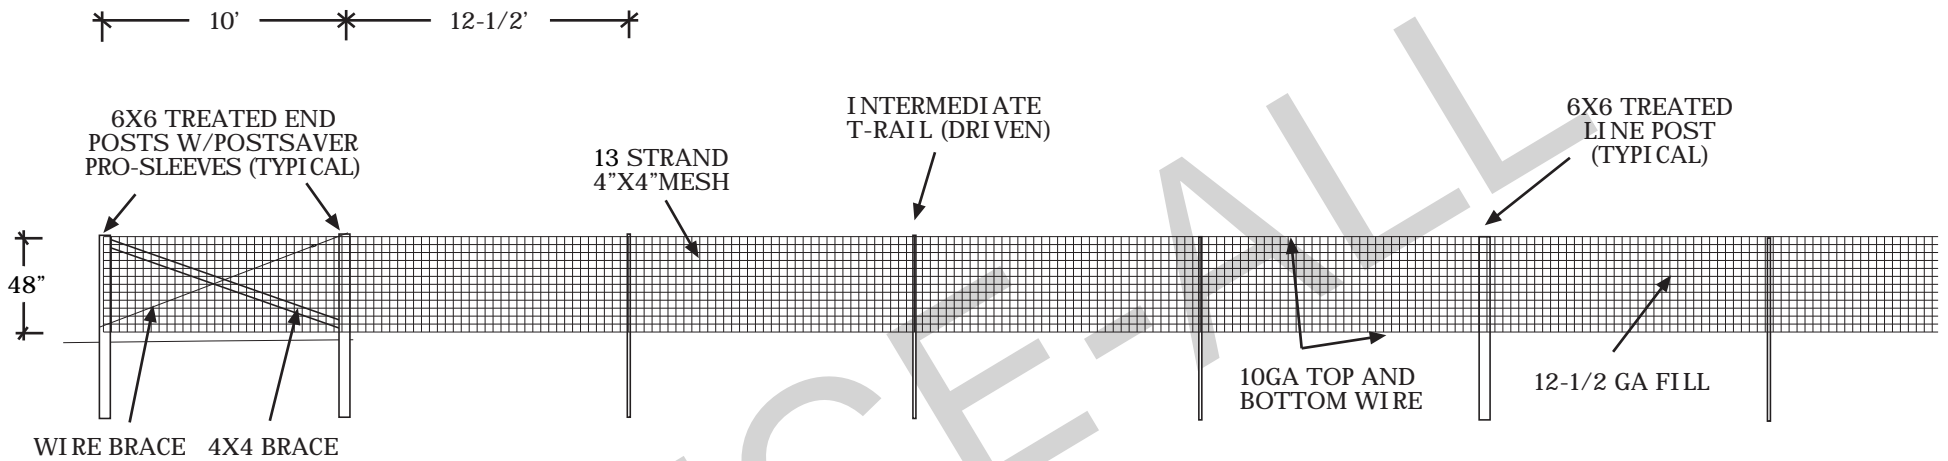

Sheep & Goat Fence

SUGGESTED POSTING
LINES: 6X6 TREATED
ENDS: 6X6 TREATED
GATES: 8X8 TREATED

POSTSAVER PRO-SLEEVES ADD YEARS TO END AND GATE POSTS

- NOTES:
- All dimensions are nominal.
 - Clearance below the fence isn't included in height calculations.
 - We reserve the right to make changes or improvements to our designs without notice.