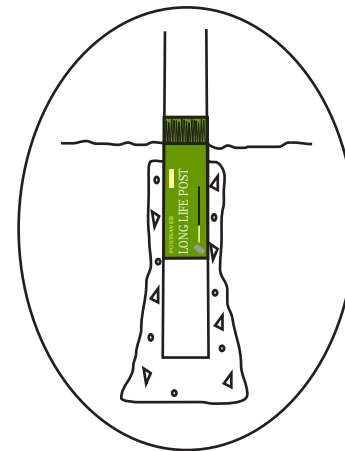

# Deer & Wildlife Fence

SUGGESTED POSTING
LINES: 6X6 TREATED
ENDS: 8X8 TREATED
GATES: 8X8 TREATED

POSTSAVER PRO-SLEEVES ADD YEARS TO END AND GATE POSTS

**NOTES:**

- All dimensions are nominal.
- Clearance below the fence isn't included in height calculations.
- We reserve the right to make changes or improvements to our designs without notice.