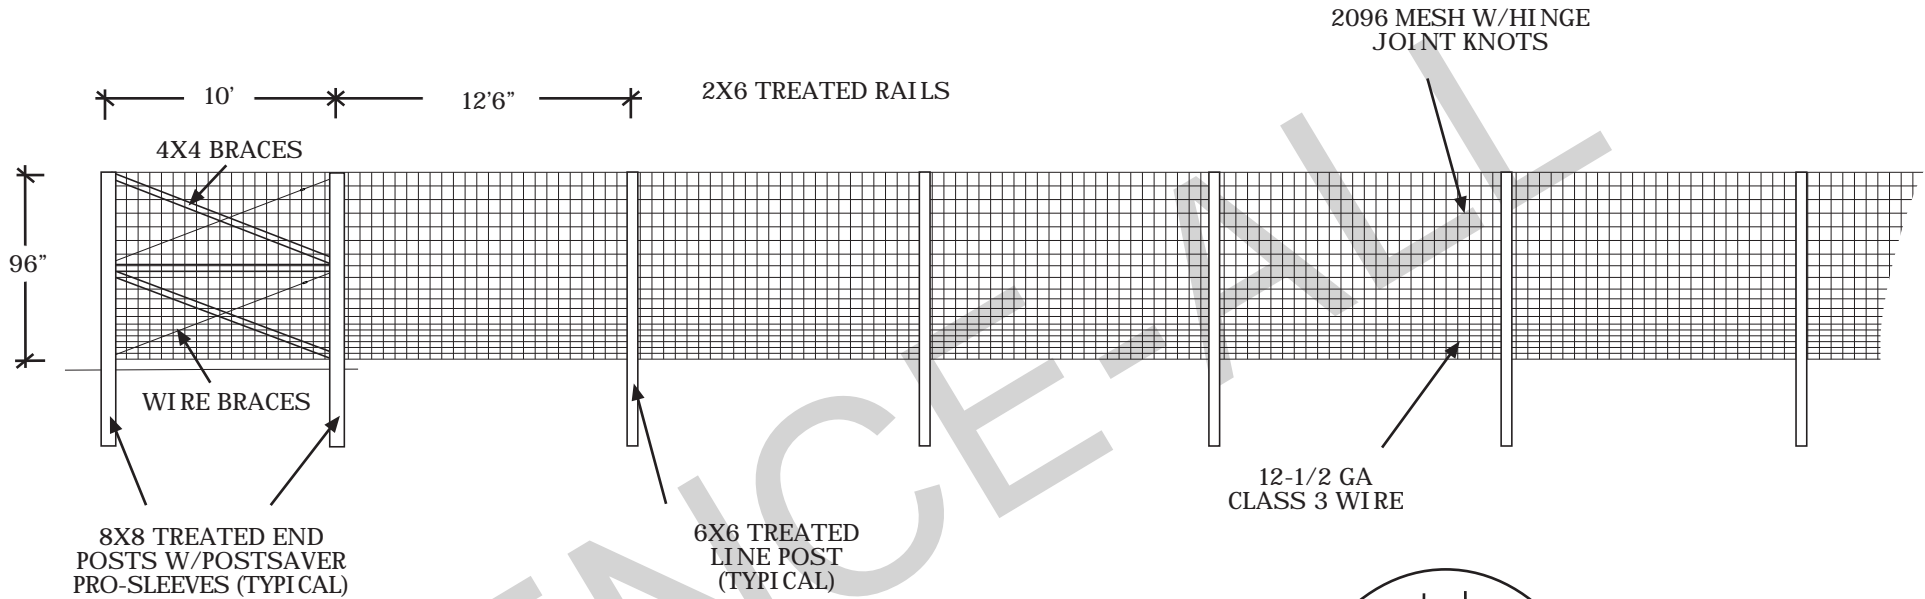

# Deer & Wildlife Fence

SUGGESTED POSTING
LINES: 6X6 TREATED
ENDS: 8X8 TREATED
GATES: 8X8 TREATED

POSTSAVER PRO-SLEEVES ADD YEARS TO END AND GATE POSTS

**NOTES:**

- All dimensions are nominal.
- Clearance below the fence isn't included in height calculations.
- We reserve the right to make changes or improvements to our designs without notice.