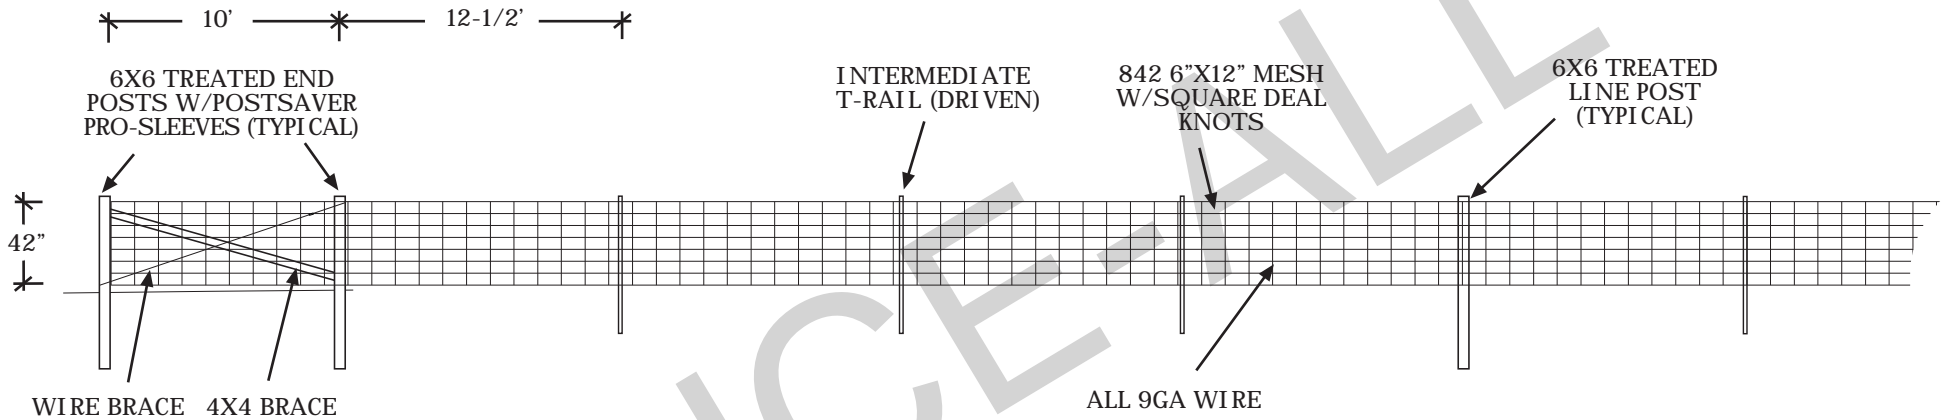

# Cattle Fence

SUGGESTED POSTING
LINES: 6X6 TREATED
ENDS: 6X6 TREATED
GATES: 8X8 TREATED

POSTSAVER PRO-SLEEVES ADD YEARS TO END AND GATE POSTS

- NOTES:
- All dimensions are nominal.
  - Clearance below the fence isn't included in height calculations.
  - We reserve the right to make changes or improvements to our designs without notice.