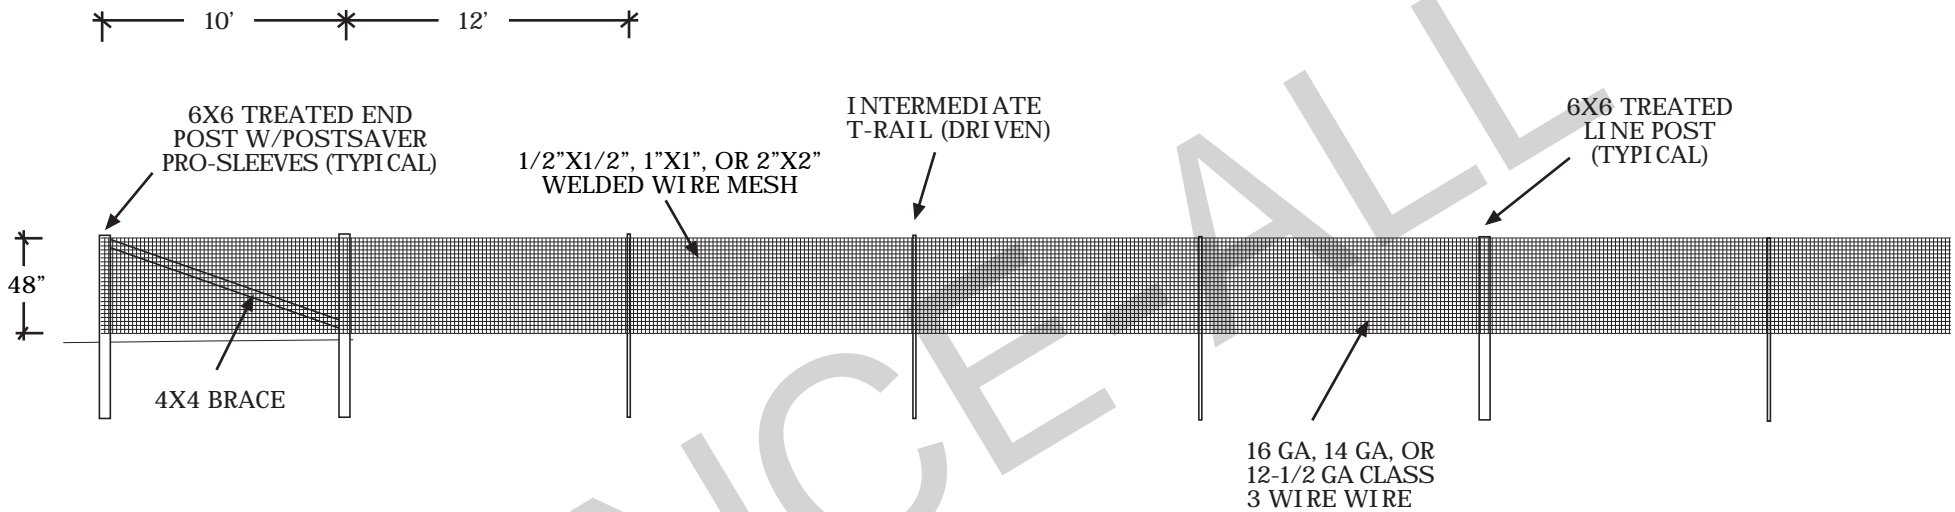

Welded Wire Mesh

FENCE-ALL

SUGGESTED POSTING
LINES: 6X6 TREATED
ENDS: 6X6 TREATED
GATES: 8X8 TREATED

POSTSAVER PRO-SLEEVES ADD YEARS TO END AND GATE POSTS

- NOTES:
- All dimensions are nominal.
 - Clearance below the fence isn't included in height calculations.
 - We reserve the right to make changes or improvements to our designs without notice.