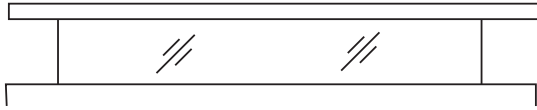

5X5 POST
TYPICAL

TYPICALLY 1-1/2"
SHORTER THAN
MATCHING FENCE

2" to 4"

HINGES ADJUST TO
SET GATE ALIGNMENT

NOTES:

- Green Teak jail bar/rails are substituted with Adobe.
- Chai Grey jail bar/rails/posts are substituted with White.
- Clearance below the fence isn't included in height calculations.
- We reserve the right to make changes or improvements to our designs without notice.

Topper Styles ++

GLASS

HUDSON ALUMINUM

CONCAVE PICKET

CONVEX PICKET

CONCAVE MARQUEE IRON

CONVEX MARQUEE IRON

CONCAVE ROCKEFELLER IRON