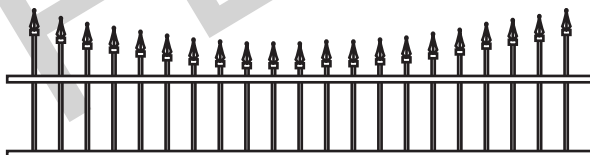

Grand Rockcliffe Park Vinyl/PVC Gate

FINGER AND CATCH
TYPICALLY INSTALLED
@4'6" H MIN

TYPICALLY
1" SPACE ON
LATCH SIDE

TYPICALLY
1/2" SPACE
ON HINGE
SIDE

OPTIONAL 2"X3-1/2" GATE
BRACE TYPICALLY
INSTALLED @7'H MIN

5X5 POST
TYPICAL

TYPICALLY 1-1/2"
SHORTER THAN
MATCHING FENCE

2" to 4"

HINGES ADJUST TO
SET GATE ALIGNMENT

NOTES:

- Green Teak jail bar/rails are substituted with Adobe.
- Chai Grey jail bar/rails/posts are substituted with White.
- Clearance below the fence isn't included in height calculations.
- We reserve the right to make changes or improvements to our designs without notice.

Topper Styles ++

GLASS

HUDSON ALUMINUM

CONCAVE PICKET

CONVEX PICKET

CONCAVE MARQUEE IRON

CONVEX MARQUEE IRON

CONCAVE ROCKEFELLER IRON

CONVEX ROCKEFELLER IRON

CONCAVE EMPIRE IRON

CONVEX EMPIRE IRON

NOTES:

- Prices vary depending on topper choice.