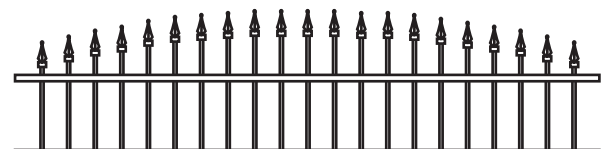

Grand Rockcliffe Park Vinyl/PVC Gate

FINGER AND CATCH
TYPICALLY INSTALLED
@4'6" H MIN

TYPICALLY
1" SPACE ON
LATCH SIDE

TYPICALLY
1/2" SPACE
ON HINGE
SIDE

OPTIONAL 2"X3-1/2" GATE
BRACE TYPICALLY
INSTALLED @7'H MIN

5X5 POST
TYPICAL

TYPICALLY 1-1/2"
SHORTER THAN
MATCHING FENCE

2" to 4"

HINGES ADJUST TO
SET GATE ALIGNMENT

NOTES:

- Green Teak jail bar/rails are substituted with Adobe.
- Chai Grey jail bar/rails/posts are substituted with White.
- Clearance below the fence isn't included in height calculations.
- We reserve the right to make changes or improvements to our designs without notice.

Topper Styles ++

GLASS

HUDSON ALUMINUM

CONCAVE PICKET

CONVEX PICKET

CONCAVE MARQUEE IRON

CONVEX MARQUEE IRON

CONCAVE ROCKEFELLER IRON

CONVEX ROCKEFELLER IRON

CONCAVE EMPIRE IRON

CONVEX EMPIRE IRON

NOTES:

- Prices vary depending on topper choice.