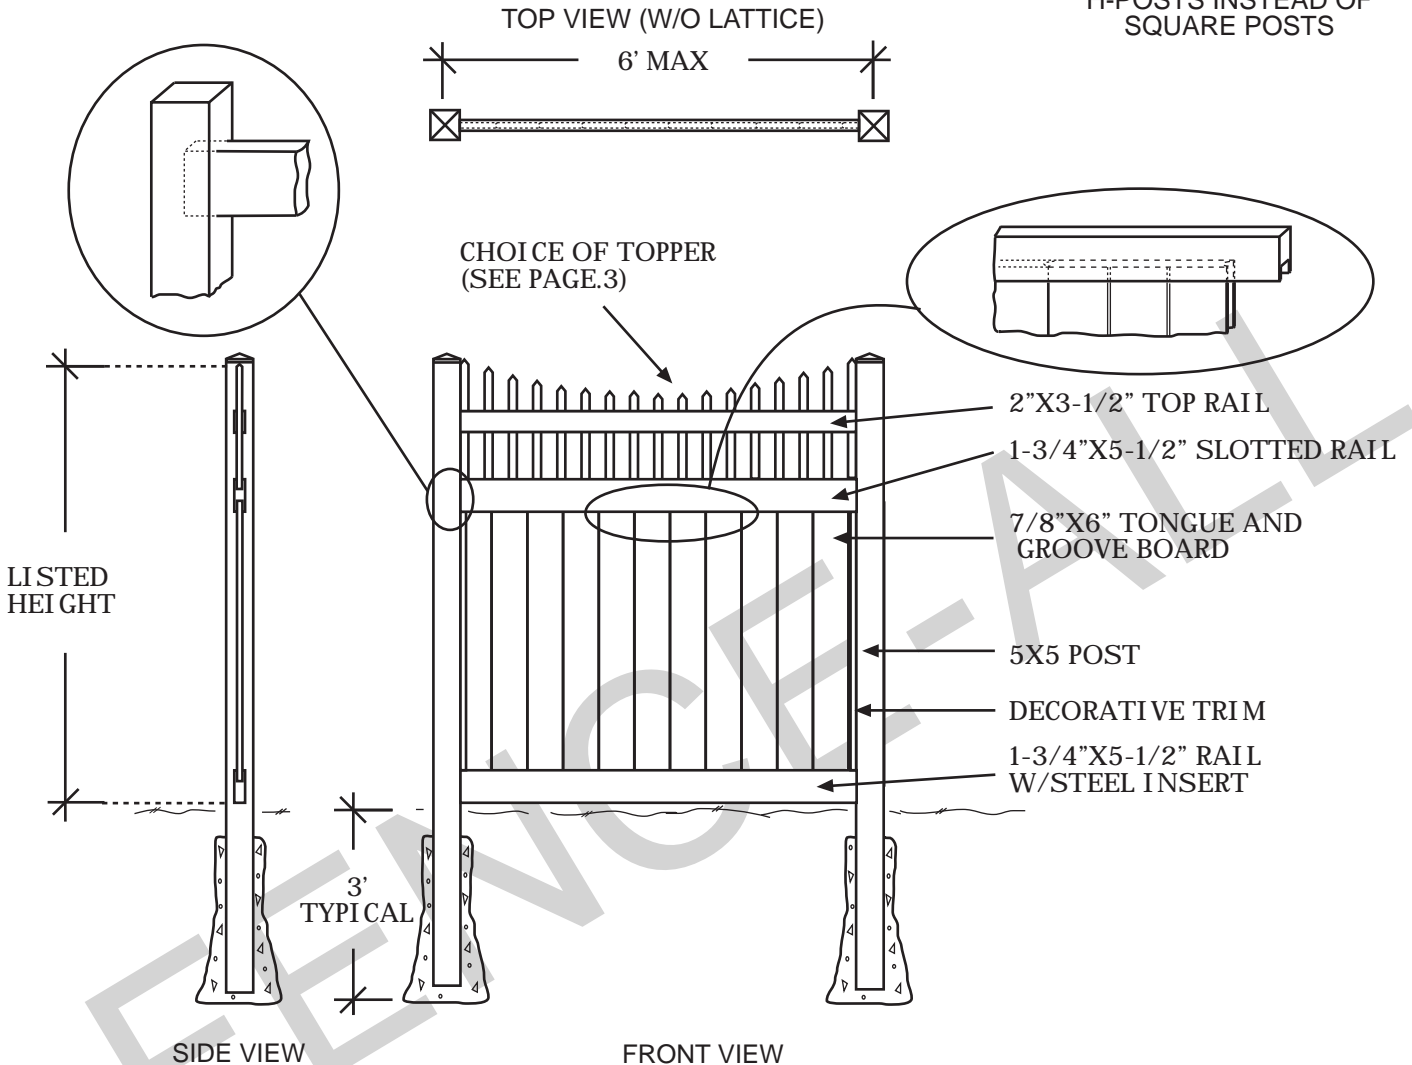

Grand Rockcliffe Park Vinyl/PVC

GREEN TEAK FENCES USE H-POSTS INSTEAD OF SQUARE POSTS

CHOICE OF CAP

NOTES:

- Green Teak jail bar/rails are substituted with Adobe.
- Chai Grey jail bar/rails/posts are substituted with White.
- Clearance below the fence isn't included in height calculations.
- We reserve the right to make changes or improvements to our designs without notice.

Grand Rockcliffe Park Vinyl/PVC Gate

FINGER AND CATCH
TYPICALLY INSTALLED
@4'6" H MIN

TYPICALLY
1" SPACE ON
LATCH SIDE

TYPICALLY
1/2" SPACE
ON HINGE
SIDE

OPTIONAL 2"X3-1/2" GATE
BRACE TYPICALLY
INSTALLED @7'H MIN

5X5 POST
TYPICAL

TYPICALLY 1-1/2"
SHORTER THAN
MATCHING FENCE

2" to 4"

HINGES ADJUST TO
SET GATE ALIGNMENT

NOTES:

- Green Teak jail bar/rails are substituted with Adobe.
- Chai Grey jail bar/rails/posts are substituted with White.
- Clearance below the fence isn't included in height calculations.
- We reserve the right to make changes or improvements to our designs without notice.