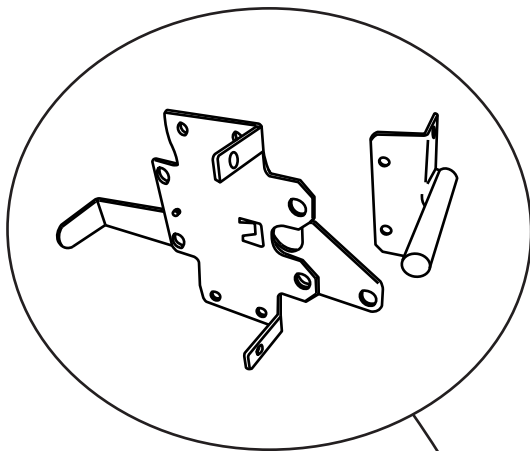

Grand Rockcliffe Park Vinyl/PVC

GREEN TEAK FENCES USE H-POSTS INSTEAD OF SQUARE POSTS

CHOICE OF CAP

NOTES:

- Green Teak jail bar/rails are substituted with Adobe.
- Chai Grey jail bar/rails/posts are substituted with White.
- Clearance below the fence isn't included in height calculations.
- We reserve the right to make changes or improvements to our designs without notice.

Grand Rockcliffe Park Vinyl/PVC Gate

FINGER AND CATCH
TYPICALLY INSTALLED
@4'6" H MIN

TYPICALLY
1" SPACE ON
LATCH SIDE

TYPICALLY
1/2" SPACE
ON HINGE
SIDE

OPTIONAL 2"X3-1/2" GATE
BRACE TYPICALLY
INSTALLED @7'H MIN

5X5 POST
TYPICAL

TYPICALLY 1-1/2"
SHORTER THAN
MATCHING FENCE

2" to 4"

HINGES ADJUST TO
SET GATE ALIGNMENT

NOTES:

- Green Teak jail bar/rails are substituted with Adobe.
- Chai Grey jail bar/rails/posts are substituted with White.
- Clearance below the fence isn't included in height calculations.
- We reserve the right to make changes or improvements to our designs without notice.