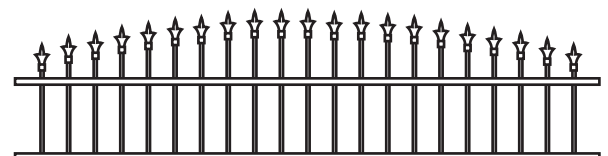

Grand Rockcliffe Park Vinyl/PVC Gate

FINGER AND CATCH
TYPICALLY INSTALLED
@4'6" H MIN

TYPICALLY
1" SPACE ON
LATCH SIDE

TYPICALLY
1/2" SPACE
ON HINGE
SIDE

OPTIONAL 2"X3-1/2" GATE
BRACE TYPICALLY
INSTALLED @7'H MIN

5X5 POST
TYPICAL

TYPICALLY 1-1/2"
SHORTER THAN
MATCHING FENCE

2" to 4"

HINGES ADJUST TO
SET GATE ALIGNMENT

NOTES:

- Green Teak jail bar/rails are substituted with Adobe.
- Chai Grey jail bar/rails/posts are substituted with White.
- Clearance below the fence isn't included in height calculations.
- We reserve the right to make changes or improvements to our designs without notice.

Topper Styles ++

GLASS

HUDSON ALUMINUM

CONCAVE PICKET

CONVEX PICKET

CONCAVE MARQUEE IRON

CONVEX MARQUEE IRON

CONCAVE ROCKEFELLER IRON

CONVEX ROCKEFELLER IRON

CONCAVE EMPIRE IRON

CONVEX EMPIRE IRON

NOTES:

- Prices vary depending on topper choice.