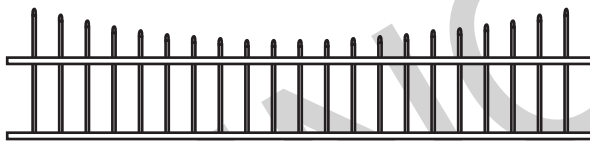

5X5 POST
TYPICAL

TYPICALLY 1-1/2"
SHORTER THAN
MATCHING FENCE

2" to 4"

HINGES ADJUST TO
SET GATE ALIGNMENT

NOTES:

- Green Teak jail bar/rails are substituted with Adobe.
- Chai Grey jail bar/rails/posts are substituted with White.
- Clearance below the fence isn't included in height calculations.
- We reserve the right to make changes or improvements to our designs without notice.

Topper Styles ++

GLASS

HUDSON ALUMINUM

CONCAVE PICKET

CONVEX PICKET

CONCAVE MARQUEE IRON

CONVEX MARQUEE IRON

CONCAVE ROCKEFELLER IRON

CONVEX ROCKEFELLER IRON

CONCAVE EMPIRE IRON

CONVEX EMPIRE IRON

NOTES:

- Prices vary depending on topper choice.