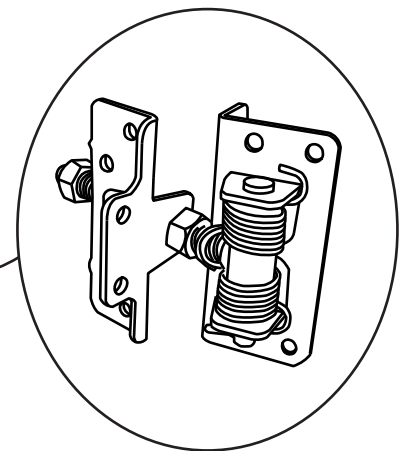

Grand Rockcliffe Park Vinyl/PVC Gate

FINGER AND CATCH
TYPICALLY INSTALLED
@4'6" H MIN

TYPICALLY
1" SPACE ON
LATCH SIDE

TYPICALLY
1/2" SPACE
ON HINGE
SIDE

OPTIONAL 2"X3-1/2" GATE
BRACE TYPICALLY
INSTALLED @7'H MIN

5X5 POST
TYPICAL

TYPICALLY 1-1/2"
SHORTER THAN
MATCHING FENCE

2" to 4"

HINGES ADJUST TO
SET GATE ALIGNMENT

NOTES:

- Green Teak jail bar/rails are substituted with Adobe.
- Chai Grey jail bar/rails/posts are substituted with White.
- Clearance below the fence isn't included in height calculations.
- We reserve the right to make changes or improvements to our designs without notice.