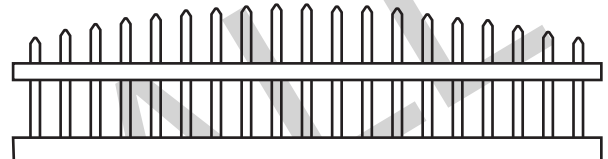

5X5 POST
TYPICAL

TYPICALLY 1-1/2"
SHORTER THAN
MATCHING FENCE

2" to 4"

HINGES ADJUST TO
SET GATE ALIGNMENT

NOTES:

- Green Teak jail bar/rails are substituted with Adobe.
- Chai Grey jail bar/rails/posts are substituted with White.
- Clearance below the fence isn't included in height calculations.
- We reserve the right to make changes or improvements to our designs without notice.

Topper Styles ++

GLASS

HUDSON ALUMINUM

CONCAVE PICKET

CONVEX PICKET

CONCAVE MARQUEE IRON

CONVEX MARQUEE IRON

CONCAVE ROCKEFELLER IRON

CONVEX ROCKEFELLER IRON

CONCAVE EMPIRE IRON

CONVEX EMPIRE IRON

NOTES:

- Prices vary depending on topper choice.