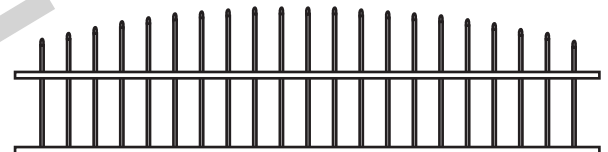

Grand Rockcliffe Park Vinyl/PVC Gate

FINGER AND CATCH
TYPICALLY INSTALLED
@4'6" H MIN

TYPICALLY
1" SPACE ON
LATCH SIDE

TYPICALLY
1/2" SPACE
ON HINGE
SIDE

OPTIONAL 2"X3-1/2" GATE
BRACE TYPICALLY
INSTALLED @7'H MIN

5X5 POST
TYPICAL

TYPICALLY 1-1/2"
SHORTER THAN
MATCHING FENCE

2" to 4"

HINGES ADJUST TO
SET GATE ALIGNMENT

NOTES:

- Green Teak jail bar/rails are substituted with Adobe.
- Chai Grey jail bar/rails/posts are substituted with White.
- Clearance below the fence isn't included in height calculations.
- We reserve the right to make changes or improvements to our designs without notice.

Topper Styles ++

GLASS

HUDSON ALUMINUM

CONCAVE PICKET

CONVEX PICKET

CONCAVE MARQUEE IRON

CONVEX MARQUEE IRON

CONCAVE ROCKEFELLER IRON

CONVEX ROCKEFELLER IRON

CONCAVE EMPIRE IRON

CONVEX EMPIRE IRON

NOTES:

- Prices vary depending on topper choice.