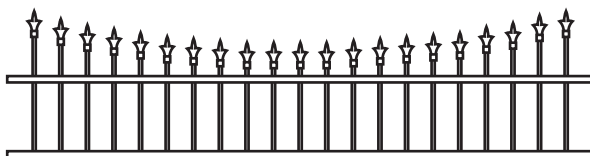

Grand Rockcliffe Park Vinyl/PVC Gate

FINGER AND CATCH
TYPICALLY INSTALLED
@4'6" H MIN

TYPICALLY
1" SPACE ON
LATCH SIDE

TYPICALLY
1/2" SPACE
ON HINGE
SIDE

OPTIONAL 2"X3-1/2" GATE
BRACE TYPICALLY
INSTALLED @7'H MIN

5X5 POST
TYPICAL

TYPICALLY 1-1/2"
SHORTER THAN
MATCHING FENCE

2" to 4"

HINGES ADJUST TO
SET GATE ALIGNMENT

NOTES:

- Green Teak jail bar/rails are substituted with Adobe.
- Chai Grey jail bar/rails/posts are substituted with White.
- Clearance below the fence isn't included in height calculations.
- We reserve the right to make changes or improvements to our designs without notice.

Topper Styles ++

GLASS

HUDSON ALUMINUM

CONCAVE PICKET

CONVEX PICKET

CONCAVE MARQUEE IRON

CONVEX MARQUEE IRON

CONCAVE ROCKEFELLER IRON

CONVEX ROCKEFELLER IRON

CONCAVE EMPIRE IRON

CONVEX EMPIRE IRON

NOTES:

- Prices vary depending on topper choice.