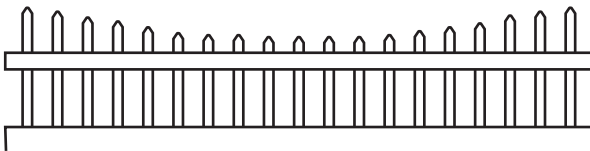

Grand Rockcliffe Park Vinyl/PVC Gate

FINGER AND CATCH
TYPICALLY INSTALLED
@4'6" H MIN

TYPICALLY
1" SPACE ON
LATCH SIDE

TYPICALLY
1/2" SPACE
ON HINGE
SIDE

OPTIONAL 2"X3-1/2" GATE
BRACE TYPICALLY
INSTALLED @7'H MIN

5X5 POST
TYPICAL

TYPICALLY 1-1/2"
SHORTER THAN
MATCHING FENCE

2" to 4"

HINGES ADJUST TO
SET GATE ALIGNMENT

NOTES:

- Green Teak jail bar/rails are substituted with Adobe.
- Chai Grey jail bar/rails/posts are substituted with White.
- Clearance below the fence isn't included in height calculations.
- We reserve the right to make changes or improvements to our designs without notice.

Topper Styles ++

GLASS

HUDSON ALUMINUM

CONCAVE PICKET

CONVEX PICKET

CONCAVE MARQUEE IRON

CONVEX MARQUEE IRON

CONCAVE ROCKEFELLER IRON