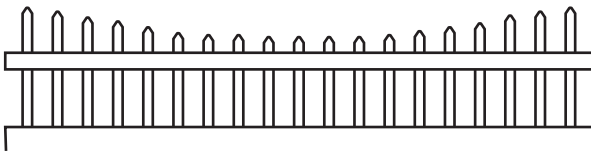

Innes Vinyl/PVC

CHOICE OF CAP

NOTES:

- All dimensions are nominal.
- Clearance below the fence isn't included in height calculations.
- We reserve the right to make changes or improvements to our designs without notice.

Innes Vinyl/PVC Gate

NOTES:

- All dimensions are nominal.
- Clearance below the fence isn't included in height calculations.
- We reserve the right to make changes or improvements to our designs without notice.

Topper Styles ++

GLASS

HUDSON ALUMINUM

CONCAVE PICKET

CONVEX PICKET

CONCAVE MARQUEE IRON

CONVEX MARQUEE IRON

CONCAVE ROCKEFELLER IRON