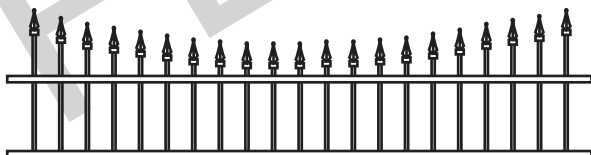

Innes Vinyl/PVC Gate

NOTES:

- All dimensions are nominal.
- Clearance below the fence isn't included in height calculations.
- We reserve the right to make changes or improvements to our designs without notice.

Topper Styles ++

GLASS

HUDSON ALUMINUM

CONCAVE PICKET

CONVEX PICKET

CONCAVE MARQUEE IRON

CONVEX MARQUEE IRON

CONCAVE ROCKEFELLER IRON

CONVEX ROCKEFELLER IRON

CONCAVE EMPIRE IRON

CONVEX EMPIRE IRON

NOTES:

- Prices vary depending on topper choice.