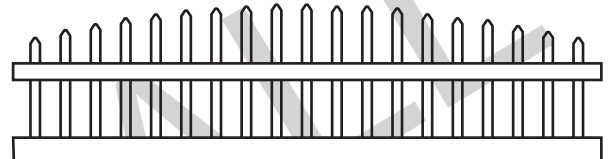

Innes Vinyl/PVC Gate

NOTES:

- All dimensions are nominal.
- Clearance below the fence isn't included in height calculations.
- We reserve the right to make changes or improvements to our designs without notice.

Topper Styles ++

GLASS

HUDSON ALUMINUM

CONCAVE PICKET

CONVEX PICKET

CONCAVE MARQUEE IRON

CONVEX MARQUEE IRON

CONCAVE ROCKEFELLER IRON

CONVEX ROCKEFELLER IRON

CONCAVE EMPIRE IRON

CONVEX EMPIRE IRON

NOTES:

- Prices vary depending on topper choice.