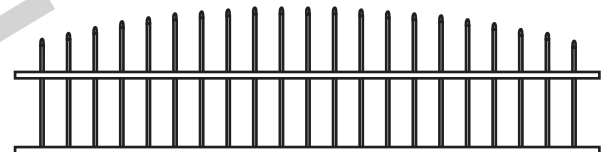

Innes Vinyl/PVC

CHOICE OF CAP

NOTES:

- All dimensions are nominal.
- Clearance below the fence isn't included in height calculations.
- We reserve the right to make changes or improvements to our designs without notice.

Innes Vinyl/PVC Gate

NOTES:

- All dimensions are nominal.
- Clearance below the fence isn't included in height calculations.
- We reserve the right to make changes or improvements to our designs without notice.

Topper Styles ++

GLASS

HUDSON ALUMINUM

CONCAVE PICKET

CONVEX PICKET

CONCAVE MARQUEE IRON

CONVEX MARQUEE IRON

CONCAVE ROCKEFELLER IRON

CONVEX ROCKEFELLER IRON

CONCAVE EMPIRE IRON

CONVEX EMPIRE IRON

NOTES:

- Prices vary depending on topper choice.