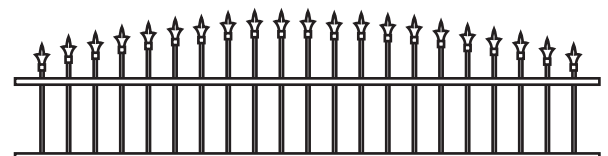

Innes Vinyl/PVC Gate

NOTES:

- All dimensions are nominal.
- Clearance below the fence isn't included in height calculations.
- We reserve the right to make changes or improvements to our designs without notice.

Topper Styles ++

GLASS

HUDSON ALUMINUM

CONCAVE PICKET

CONVEX PICKET

CONCAVE MARQUEE IRON

CONVEX MARQUEE IRON

CONCAVE ROCKEFELLER IRON

CONVEX ROCKEFELLER IRON

CONCAVE EMPIRE IRON

CONVEX EMPIRE IRON

NOTES:

- Prices vary depending on topper choice.