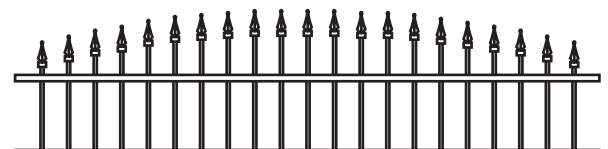

Innes Vinyl/PVC Gate

NOTES:

- All dimensions are nominal.
- Clearance below the fence isn't included in height calculations.
- We reserve the right to make changes or improvements to our designs without notice.

Topper Styles ++

GLASS

HUDSON ALUMINUM

CONCAVE PICKET

CONVEX PICKET

CONCAVE MARQUEE IRON

CONVEX MARQUEE IRON

CONCAVE ROCKEFELLER IRON

CONVEX ROCKEFELLER IRON

CONCAVE EMPIRE IRON

CONVEX EMPIRE IRON

NOTES:

- Prices vary depending on topper choice.