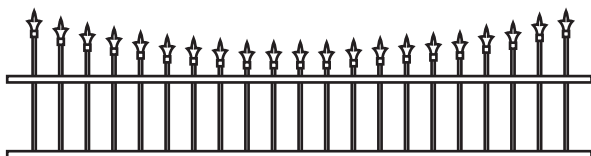

Innes Vinyl/PVC Gate

NOTES:

- All dimensions are nominal.
- Clearance below the fence isn't included in height calculations.
- We reserve the right to make changes or improvements to our designs without notice.

Topper Styles ++

GLASS

HUDSON ALUMINUM

CONCAVE PICKET

CONVEX PICKET

CONCAVE MARQUEE IRON

CONVEX MARQUEE IRON

CONCAVE ROCKEFELLER IRON

CONVEX ROCKEFELLER IRON

CONCAVE EMPIRE IRON

CONVEX EMPIRE IRON

NOTES:

- Prices vary depending on topper choice.