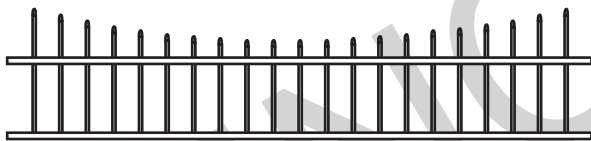

Innes Vinyl/PVC Gate

NOTES:

- All dimensions are nominal.
- Clearance below the fence isn't included in height calculations.
- We reserve the right to make changes or improvements to our designs without notice.

Topper Styles ++

GLASS

HUDSON ALUMINUM

CONCAVE PICKET

CONVEX PICKET

CONCAVE MARQUEE IRON

CONVEX MARQUEE IRON

CONCAVE ROCKEFELLER IRON

CONVEX ROCKEFELLER IRON

CONCAVE EMPIRE IRON

CONVEX EMPIRE IRON

NOTES:

- Prices vary depending on topper choice.