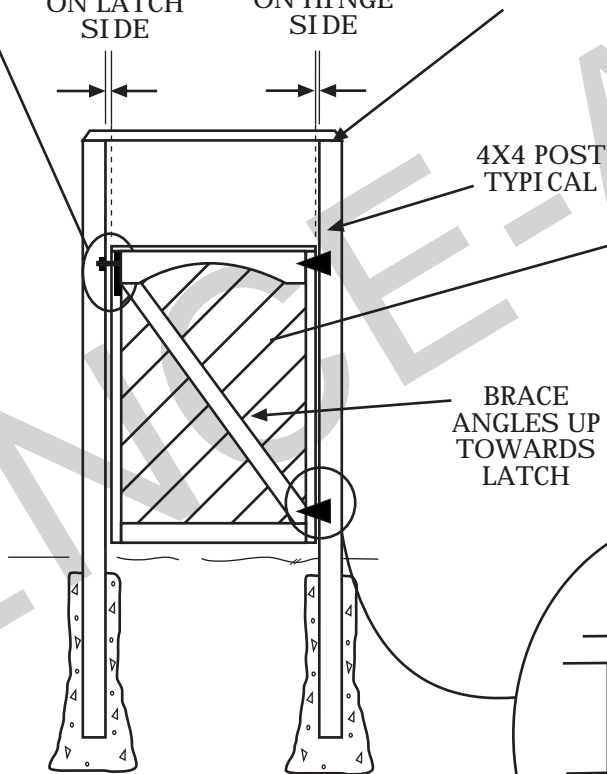

Grand Deerhurst Wood

CHOICE OF CAP

NOTES:

- all dimensions are nominal
- we reserve the right to make changes or improvements to our designs without notice

Grand Deerhurst Wood Gate

PADDLE LATCH DETAIL
(TYPICALLY INSTALLED AT
HEIGHT OF TOP RAIL)

TYPICALLY
1-1/2" SPACE
ON LATCH
SIDE

TYPICALLY
1/2" SPACE
ON HINGE
SIDE

OPTIONAL 2X4 GATE
BRACE (TYPICALLY
INSTALLED AT 7'H)

GATE FRAME

BACK VIEW

8" HINGE DETAIL

NOTES:

- All dimensions are nominal.
- Clearance below the fence isn't included in height calculations.
- We reserve the right to make changes or improvements to our designs without notice.