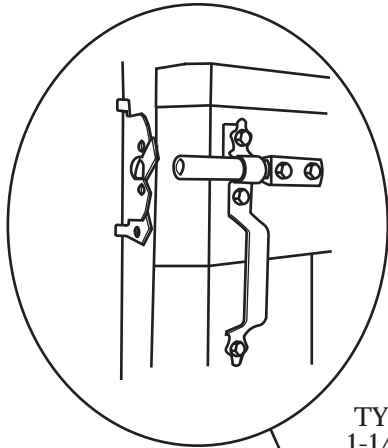

Grand Deerhurst Wood

CHOICE OF CAP

NOTES:

- all dimensions are nominal
- we reserve the right to make changes or improvements to our designs without notice

Grand Deerhurst Wood Gate

PADDLE LATCH DETAIL
(TYPICALLY INSTALLED AT
HEIGHT OF TOP RAIL)

TYPICALLY
1-1/2" SPACE
ON LATCH
SIDE

TYPICALLY
1/2" SPACE
ON HINGE
SIDE

OPTIONAL 2X4 GATE
BRACE (TYPICALLY
INSTALLED AT 7'H)

GATE FRAME

BACK VIEW

8" HINGE DETAIL

NOTES:

- All dimensions are nominal.
- Clearance below the fence isn't included in height calculations.
- We reserve the right to make changes or improvements to our designs without notice.