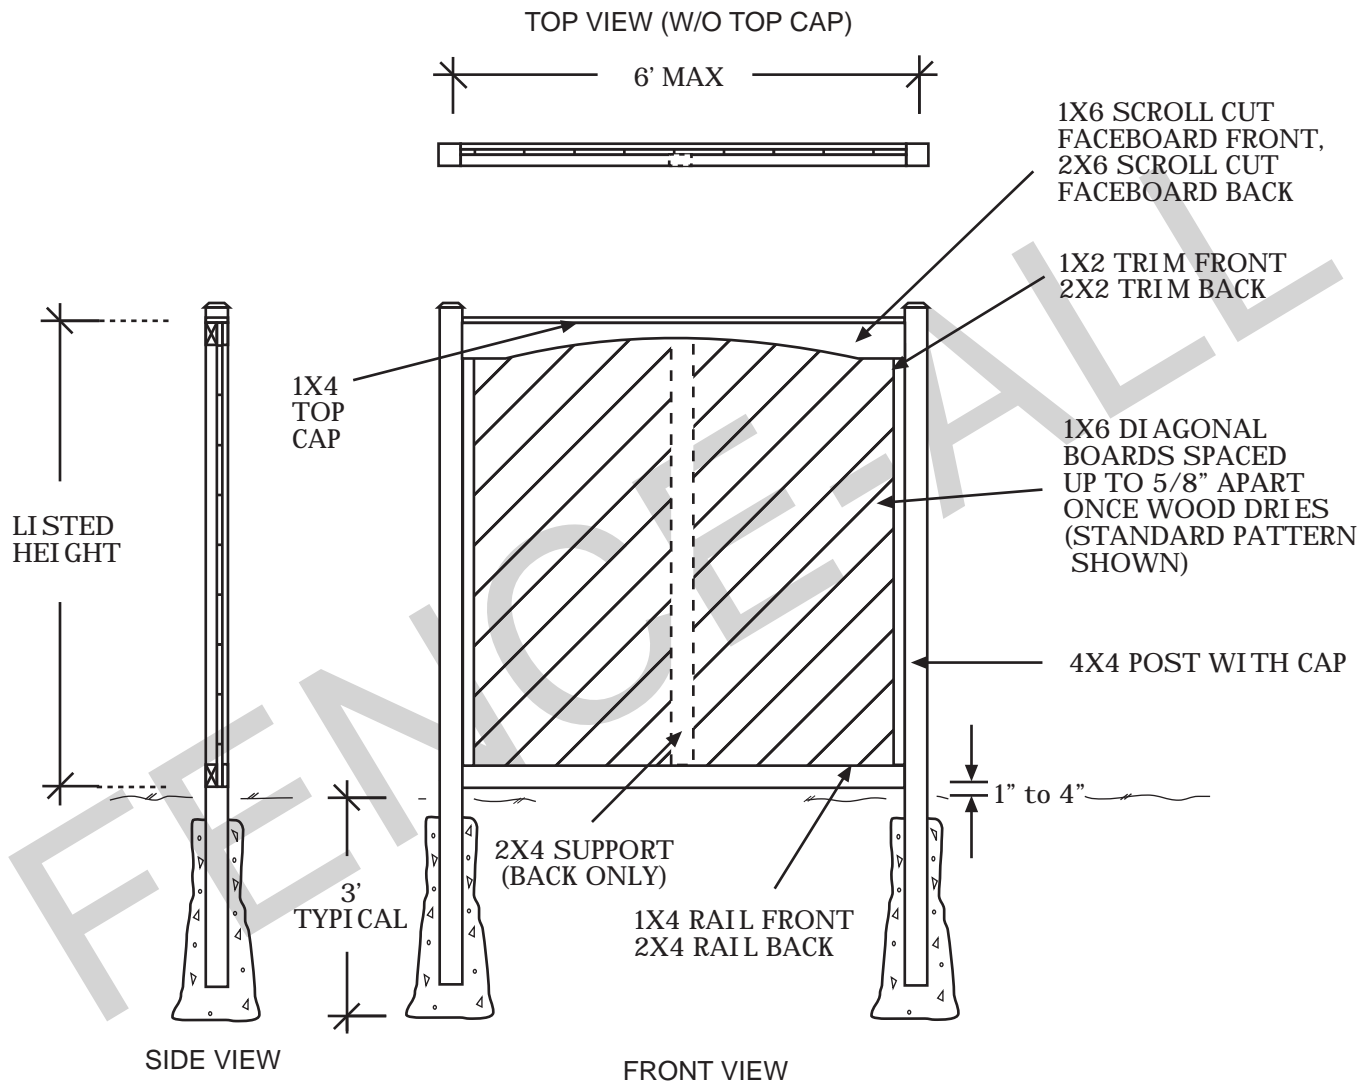

Grand Deerhurst Wood

CHOICE OF CAP

NOTES:

- all dimensions are nominal
- we reserve the right to make changes or improvements to our designs without notice

Grand Deerhurst Wood Gate

PADDLE LATCH DETAIL
(TYPICALLY INSTALLED AT
HEIGHT OF TOP RAIL)

TYPICALLY
1-1/2" SPACE
ON LATCH
SIDE

TYPICALLY
1/2" SPACE
ON HINGE
SIDE

OPTIONAL 2X4 GATE
BRACE (TYPICALLY
INSTALLED AT 7'H)

GATE FRAME

BACK VIEW

8" HINGE DETAIL

NOTES:

- All dimensions are nominal.
- Clearance below the fence isn't included in height calculations.
- We reserve the right to make changes or improvements to our designs without notice.