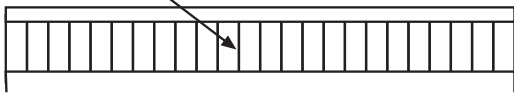

Topper Styles

FILL MATCHES FENCE

TOPPER