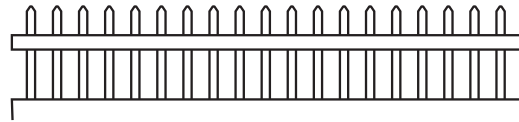

# Topper Styles

FILL MATCHES FENCE

TOPPER

LATTICE

JAIL BAR

JAIL BAR THREE

PRIVACY JAIL BAR

PRIVACY JAIL BAR THREE

ROUND ALUMINUM JAIL BAR

SUNBURST

HORIZONTAL JAIL BAR

STRAIGHT PICKET

GLASS

HUDSON

STRAIGHT LIBERTY IRON

STRAIGHT MARQUEE IRON