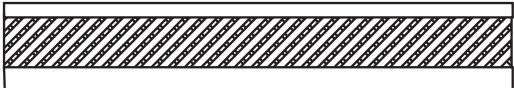

Topper Styles

FILL MATCHES FENCE

LATTICE

NOTES:

• Prices vary depending on topper choice.