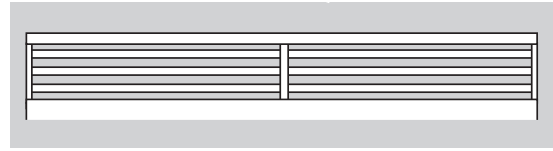

# Topper Styles

FILL MATCHES FENCE

TOPPER

LATTICE

JAIL BAR

JAIL BAR THREE

PRIVACY JAIL BAR

PRIVACY JAIL BAR THREE

ROUND ALUMINUM JAIL BAR

SUNBURST

HORIZONTAL JAIL BAR

STRAIGHT PICKET

GLASS

HUDSON

STRAIGHT LIBERTY IRON

STRAIGHT MARQUEE IRON