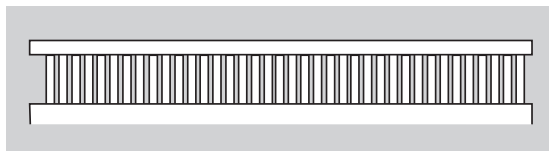

# Topper Styles

FILL MATCHES FENCE

TOPPER

LATTICE

JAIL BAR

JAIL BAR THREE

PRIVACY JAIL BAR

PRIVACY JAIL BAR THREE

ROUND ALUMINUM JAIL BAR

SUNBURST

HORIZONTAL JAIL BAR

STRAIGHT PICKET

GLASS

HUDSON

STRAIGHT LIBERTY IRON

STRAIGHT MARQUEE IRON