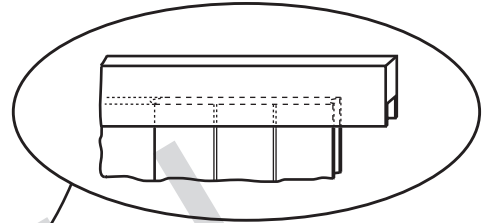

# Stratford Vinyl/PVC

GREEN TEAK FENCES USE H-POSTS INSTEAD OF SQUARE POSTS

TOP VIEW (W/O LATTICE)

CHOICE OF TOPPER (SEE PAGE.3)

LISTED HEIGHT

3' TYPICAL

SIDE VIEW

FRONT VIEW

# Stratford Vinyl/PVC Gate

FINGER AND CATCH  
TYPICALLY INSTALLED  
@4'6" H MIN

TYPICALLY  
1" SPACE ON  
LATCH SIDE

TYPICALLY  
1/2" SPACE  
ON HINGE  
SIDE

OPTIONAL 2"X3-1/2" GATE  
BRACE TYPICALLY  
INSTALLED @7'H MIN