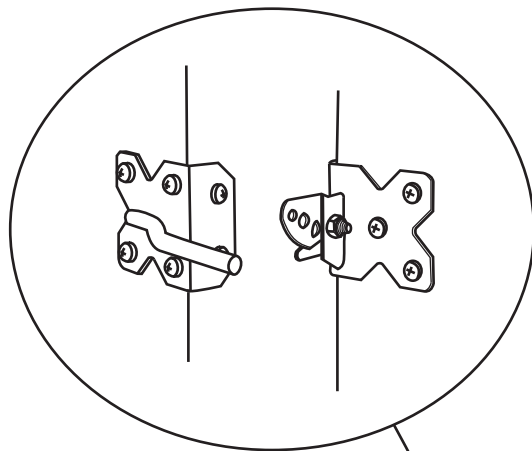

# Stratford Vinyl/PVC Gate

FINGER AND CATCH  
TYPICALLY INSTALLED  
@4'6" H MIN

TYPICALLY  
1" SPACE ON  
LATCH SIDE

TYPICALLY  
1/2" SPACE  
ON HINGE  
SIDE

OPTIONAL 2"X3-1/2" GATE  
BRACE TYPICALLY  
INSTALLED @7'H MIN

5X5 POST  
TYPICAL

TYPICALLY 1-1/2"  
SHORTER THAN  
MATCHING FENCE

2" to 4"

HINGES ADJUST TO  
SET GATE ALIGNMENT