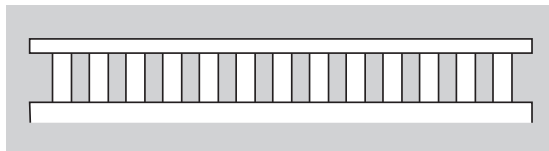

# Topper Styles

FILL MATCHES FENCE

TOPPER

LATTICE

JAIL BAR

JAIL BAR THREE

PRIVACY JAIL BAR

PRIVACY JAIL BAR THREE

ROUND ALUMINUM JAIL BAR

SUNBURST

HORIZONTAL JAIL BAR

STRAIGHT PICKET

GLASS

HUDSON

STRAIGHT LIBERTY IRON

STRAIGHT MARQUEE IRON