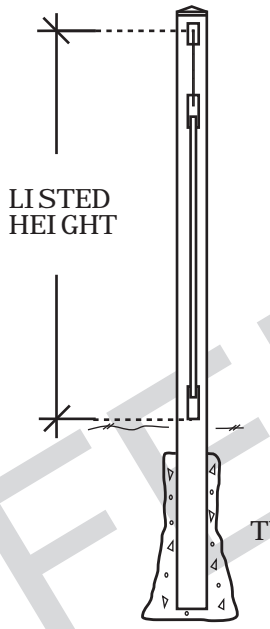

# Stratford Vinyl/PVC

GREEN TEAK FENCES USE H-POSTS INSTEAD OF SQUARE POSTS

TOP VIEW (W/O LATTICE)

CHOICE OF TOPPER (SEE PAGE.3)

LISTED HEIGHT

3' TYPICAL

SIDE VIEW

FRONT VIEW

NEW ENGLAND

PYRAMID

GOthic

SOLAR UPGRADE

CHOICE OF CAP

**NOTES:**

- Green Teak jail bar/rails are substituted with Adobe.
- Chai Grey jail bar/rails/posts are substituted with White.
- Clearance below the fence isn't included in height calculations.
- We reserve the right to make changes or improvements to our designs without notice.

# Stratford Vinyl/PVC Gate

FINGER AND CATCH  
TYPICALLY INSTALLED  
@4'6" H MIN

TYPICALLY  
1" SPACE ON  
LATCH SIDE

TYPICALLY  
1/2" SPACE  
ON HINGE  
SIDE

OPTIONAL 2"X3-1/2" GATE  
BRACE TYPICALLY  
INSTALLED @7'H MIN

5X5 POST  
TYPICAL

TYPICALLY 1-1/2"  
SHORTER THAN  
MATCHING FENCE

2" to 4"

HINGES ADJUST TO  
SET GATE ALIGNMENT