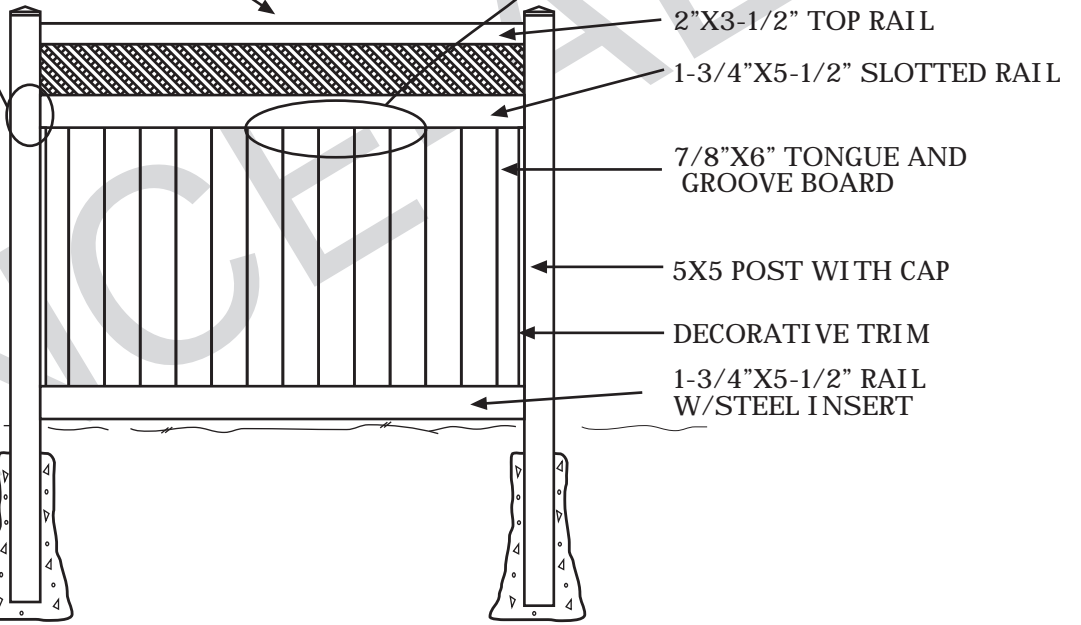

# Stratford Vinyl/PVC

GREEN TEAK FENCES USE H-POSTS INSTEAD OF SQUARE POSTS

TOP VIEW (W/O LATTICE)

CHOICE OF TOPPER (SEE PAGE.3)

LISTED HEIGHT

3' TYPICAL

SIDE VIEW

FRONT VIEW

NEW ENGLAND

PYRAMID

GOthic

SOLAR UPGRADE

CHOICE OF CAP

**NOTES:**

- Green Teak jail bar/rails are substituted with Adobe.
- Chai Grey jail bar/rails/posts are substituted with White.
- Clearance below the fence isn't included in height calculations.
- We reserve the right to make changes or improvements to our designs without notice.

# Stratford Vinyl/PVC Gate

FINGER AND CATCH  
TYPICALLY INSTALLED  
@4'6" H MIN

TYPICALLY  
1" SPACE ON  
LATCH SIDE

TYPICALLY  
1/2" SPACE  
ON HINGE  
SIDE

OPTIONAL 2"X3-1/2" GATE  
BRACE TYPICALLY  
INSTALLED @7'H MIN

5X5 POST  
TYPICAL

TYPICALLY 1-1/2"  
SHORTER THAN  
MATCHING FENCE

2" to 4"

HINGES ADJUST TO  
SET GATE ALIGNMENT