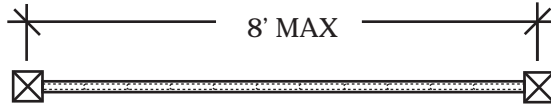

# Stratford Vinyl/PVC

GREEN TEAK FENCES USE H-POSTS INSTEAD OF SQUARE POSTS

TOP VIEW (W/O LATTICE)

CHOICE OF TOPPER (SEE PAGE.3)

LISTED HEIGHT

3' TYPICAL

SIDE VIEW

FRONT VIEW

# Stratford Vinyl/PVC Gate

FINGER AND CATCH  
TYPICALLY INSTALLED  
@4'6" H MIN

TYPICALLY  
1" SPACE ON  
LATCH SIDE

TYPICALLY  
1/2" SPACE  
ON HINGE  
SIDE

OPTIONAL 2"X3-1/2" GATE  
BRACE TYPICALLY  
INSTALLED @7'H MIN