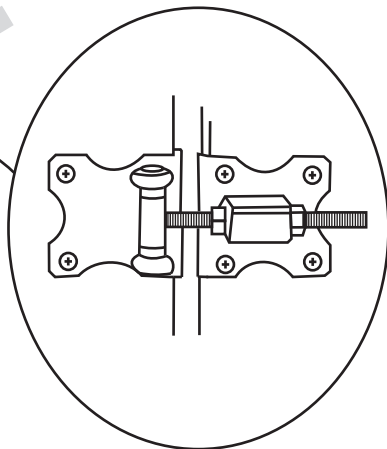

# Stratford Vinyl/PVC Gate

FINGER AND CATCH  
TYPICALLY INSTALLED  
@4'6" H MIN

TYPICALLY  
1" SPACE ON  
LATCH SIDE

TYPICALLY  
1/2" SPACE  
ON HINGE  
SIDE

OPTIONAL 2"X3-1/2" GATE  
BRACE TYPICALLY  
INSTALLED @7'H MIN

5X5 POST  
TYPICAL

TYPICALLY 1-1/2"  
SHORTER THAN  
MATCHING FENCE

2" to 4"

HINGES ADJUST TO  
SET GATE ALIGNMENT