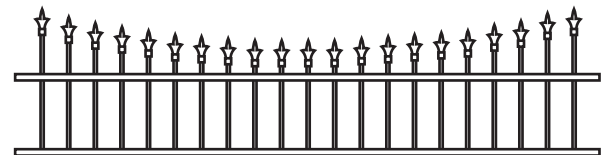

Rockcliffe Park Vinyl/PVC Gate

NOTES:

- Green Teak jail bar/rails are substituted with Adobe.
- Chai Grey jail bar/rails/posts are substituted with White.
- Clearance below the fence isn't included in height calculations.
- We reserve the right to make changes or improvements to our designs without notice.

Topper Styles

CONCAVE PICKET

CONCAVE ROCKEFELLER IRON

CONVEX PICKET

CONVEX ROCKEFELLER IRON

CONCAVE MARQUEE IRON

CONCAVE EMPIRE IRON

CONVEX MARQUEE IRON

CONVEX EMPIRE IRON

NOTES:

- Prices vary depending on topper choice.