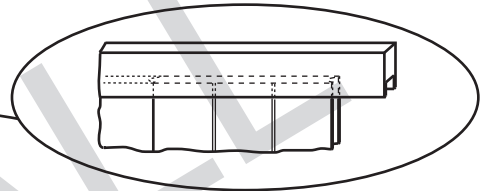

Rockcliffe Park Vinyl/PVC

GREEN TEAK FENCES USE H-POSTS INSTEAD OF SQUARE POSTS

CHOICE OF TOPPER (SEE PAGE.3)

SIDE VIEW

FRONT VIEW

CHOICE OF CAP

NOTES:

- Green Teak jail bar/rails are substituted with Adobe.
- Chai Grey jail bar/rails/posts are substituted with White.
- Clearance below the fence isn't included in height calculations.
- We reserve the right to make changes or improvements to our designs without notice.

Rockcliffe Park Vinyl/PVC Gate

NOTES:

- Green Teak jail bar/rails are substituted with Adobe.
- Chai Grey jail bar/rails/posts are substituted with White.
- Clearance below the fence isn't included in height calculations.
- We reserve the right to make changes or improvements to our designs without notice.