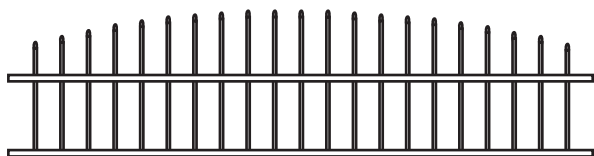

Rockcliffe Park Vinyl/PVC

GREEN TEAK FENCES USE H-POSTS INSTEAD OF SQUARE POSTS

CHOICE OF TOPPER (SEE PAGE.3)

SIDE VIEW

FRONT VIEW

CHOICE OF CAP

NOTES:

- Green Teak jail bar/rails are substituted with Adobe.
- Chai Grey jail bar/rails/posts are substituted with White.
- Clearance below the fence isn't included in height calculations.
- We reserve the right to make changes or improvements to our designs without notice.

Rockcliffe Park Vinyl/PVC Gate

NOTES:

- Green Teak jail bar/rails are substituted with Adobe.
- Chai Grey jail bar/rails/posts are substituted with White.
- Clearance below the fence isn't included in height calculations.
- We reserve the right to make changes or improvements to our designs without notice.

Topper Styles

CONCAVE PICKET

CONCAVE ROCKEFELLER IRON

CONVEX PICKET

CONVEX ROCKEFELLER IRON

CONCAVE MARQUEE IRON

CONCAVE EMPIRE IRON

CONVEX MARQUEE IRON

CONVEX EMPIRE IRON

NOTES:

- Prices vary depending on topper choice.