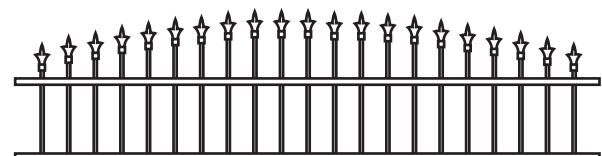

Rockcliffe Park Vinyl/PVC Gate

NOTES:

- Green Teak jail bar/rails are substituted with Adobe.
- Chai Grey jail bar/rails/posts are substituted with White.
- Clearance below the fence isn't included in height calculations.
- We reserve the right to make changes or improvements to our designs without notice.

Topper Styles

CONCAVE PICKET

CONCAVE ROCKEFELLER IRON

CONVEX PICKET

CONVEX ROCKEFELLER IRON

CONCAVE MARQUEE IRON

CONCAVE EMPIRE IRON

CONVEX MARQUEE IRON

CONVEX EMPIRE IRON

NOTES:

- Prices vary depending on topper choice.