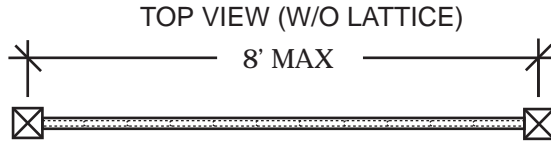

Rockcliffe Park Vinyl/PVC

GREEN TEAK FENCES USE H-POSTS INSTEAD OF SQUARE POSTS

CHOICE OF TOPPER (SEE PAGE.3)

SIDE VIEW

FRONT VIEW

CHOICE OF CAP

NOTES:

- Green Teak jail bar/rails are substituted with Adobe.
- Chai Grey jail bar/rails/posts are substituted with White.
- Clearance below the fence isn't included in height calculations.
- We reserve the right to make changes or improvements to our designs without notice.

Rockcliffe Park Vinyl/PVC Gate

NOTES:

- Green Teak jail bar/rails are substituted with Adobe.
- Chai Grey jail bar/rails/posts are substituted with White.
- Clearance below the fence isn't included in height calculations.
- We reserve the right to make changes or improvements to our designs without notice.