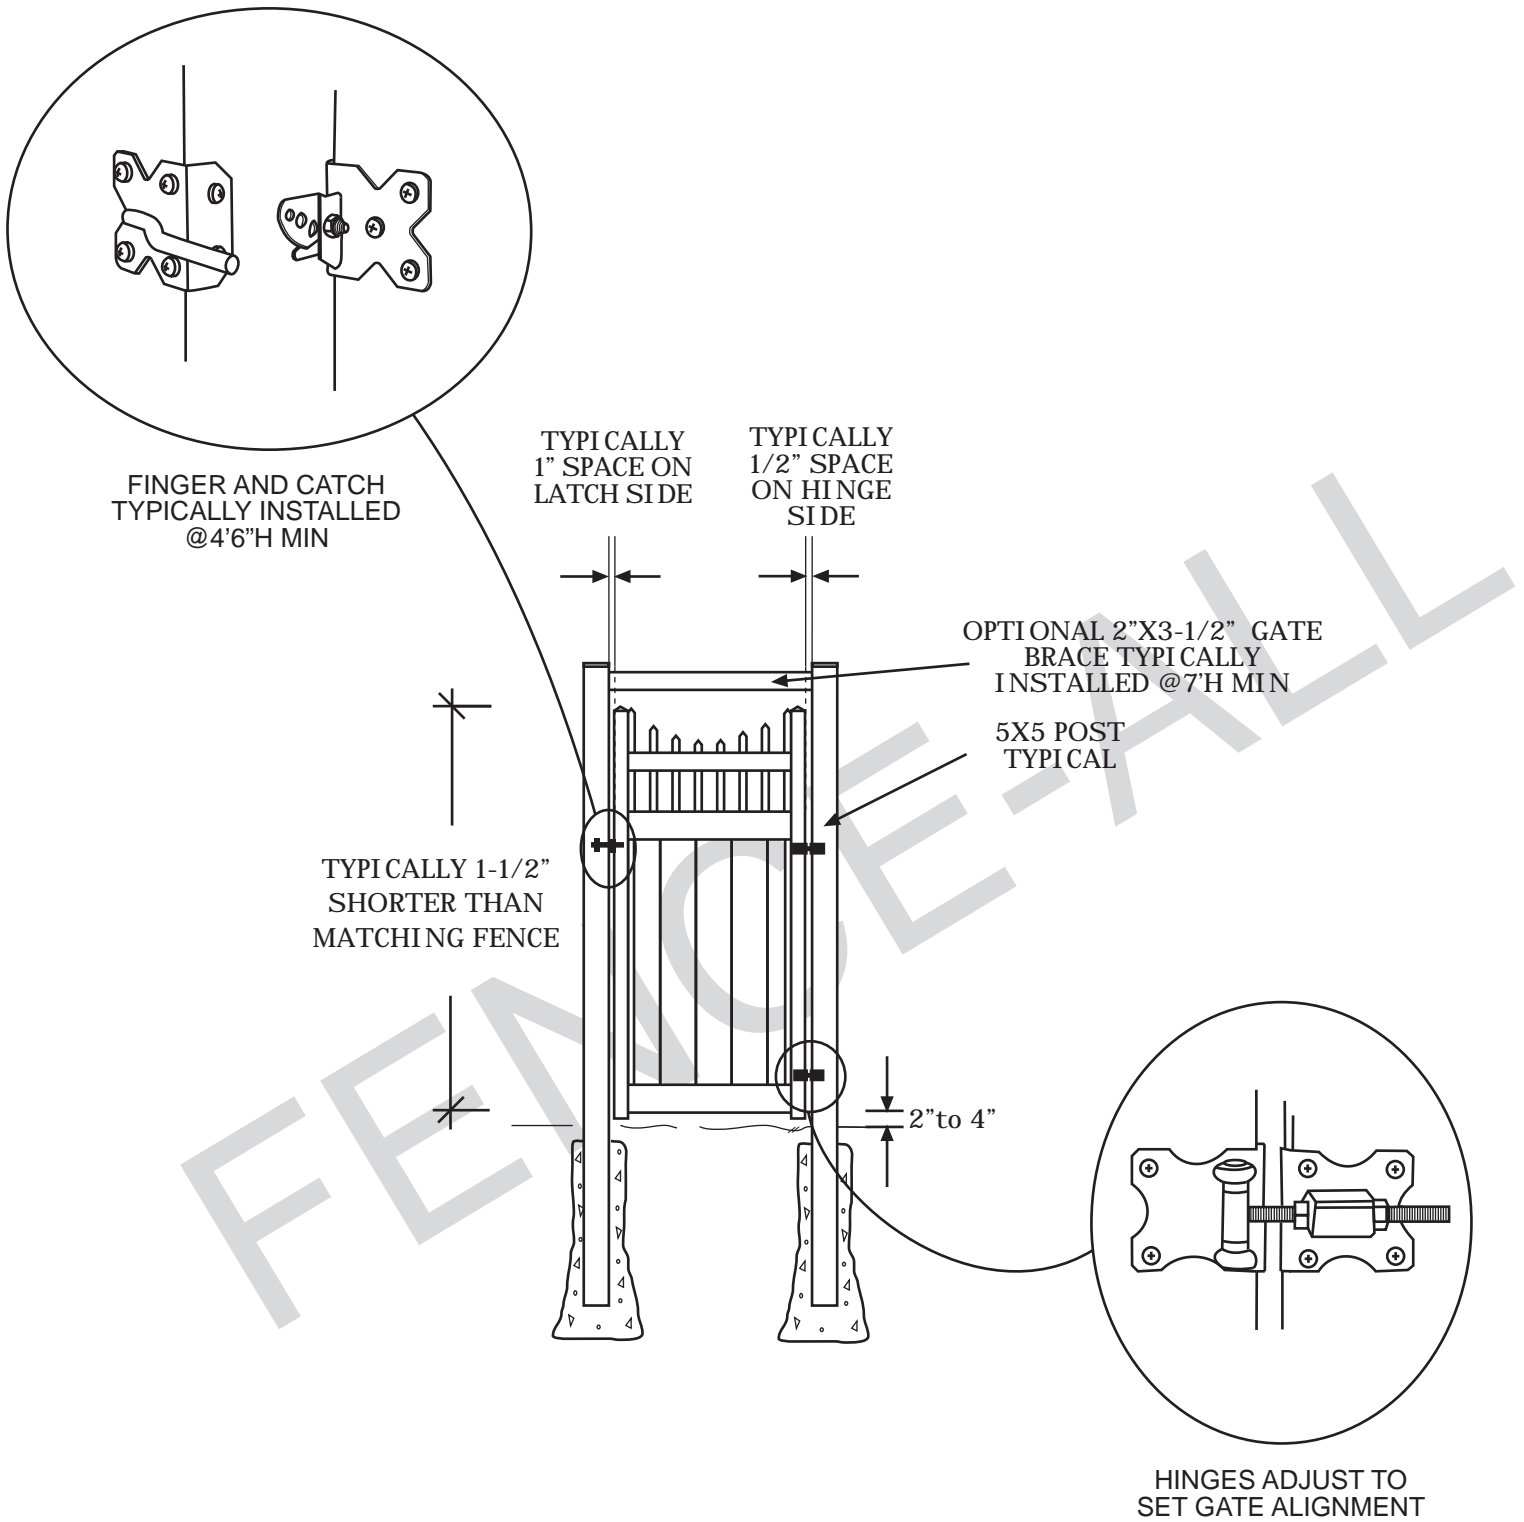

Rockcliffe Park Vinyl/PVC

GREEN TEAK FENCES USE H-POSTS INSTEAD OF SQUARE POSTS

CHOICE OF TOPPER (SEE PAGE.3)

SIDE VIEW

FRONT VIEW

CHOICE OF CAP

NOTES:

- Green Teak jail bar/rails are substituted with Adobe.
- Chai Grey jail bar/rails/posts are substituted with White.
- Clearance below the fence isn't included in height calculations.
- We reserve the right to make changes or improvements to our designs without notice.

Rockcliffe Park Vinyl/PVC Gate

NOTES:

- Green Teak jail bar/rails are substituted with Adobe.
- Chai Grey jail bar/rails/posts are substituted with White.
- Clearance below the fence isn't included in height calculations.
- We reserve the right to make changes or improvements to our designs without notice.

Topper Styles

CONCAVE PICKET

CONCAVE ROCKEFELLER IRON

CONVEX PICKET

CONVEX ROCKEFELLER IRON

CONCAVE MARQUEE IRON

CONCAVE EMPIRE IRON

CONVEX MARQUEE IRON

CONVEX EMPIRE IRON

NOTES:

- Prices vary depending on topper choice.