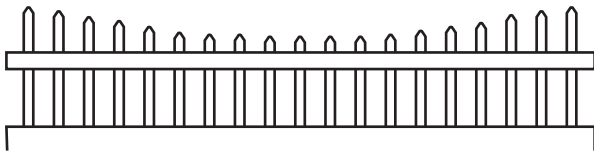

Topper Styles

CONCAVE PICKET