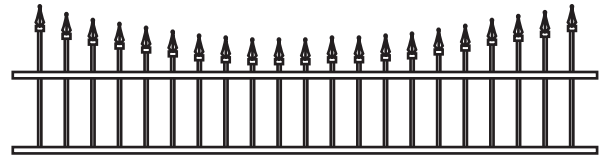

Rockcliffe Park Vinyl/PVC

GREEN TEAK FENCES USE H-POSTS INSTEAD OF SQUARE POSTS

CHOICE OF TOPPER (SEE PAGE.3)

SIDE VIEW

FRONT VIEW

CHOICE OF CAP

NOTES:

- Green Teak jail bar/rails are substituted with Adobe.
- Chai Grey jail bar/rails/posts are substituted with White.
- Clearance below the fence isn't included in height calculations.
- We reserve the right to make changes or improvements to our designs without notice.

Rockcliffe Park Vinyl/PVC Gate

NOTES:

- Green Teak jail bar/rails are substituted with Adobe.
- Chai Grey jail bar/rails/posts are substituted with White.
- Clearance below the fence isn't included in height calculations.
- We reserve the right to make changes or improvements to our designs without notice.

Topper Styles

CONCAVE PICKET

CONCAVE ROCKEFELLER IRON

CONVEX PICKET

CONVEX ROCKEFELLER IRON

CONCAVE MARQUEE IRON

CONCAVE EMPIRE IRON

CONVEX MARQUEE IRON