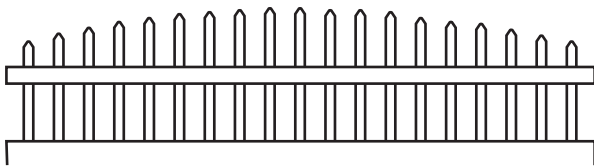

Rockcliffe Park Vinyl/PVC

GREEN TEAK FENCES USE H-POSTS INSTEAD OF SQUARE POSTS

CHOICE OF TOPPER (SEE PAGE.3)

SIDE VIEW

FRONT VIEW

CHOICE OF CAP

NOTES:

- Green Teak jail bar/rails are substituted with Adobe.
- Chai Grey jail bar/rails/posts are substituted with White.
- Clearance below the fence isn't included in height calculations.
- We reserve the right to make changes or improvements to our designs without notice.

Rockcliffe Park Vinyl/PVC Gate

NOTES:

- Green Teak jail bar/rails are substituted with Adobe.
- Chai Grey jail bar/rails/posts are substituted with White.
- Clearance below the fence isn't included in height calculations.
- We reserve the right to make changes or improvements to our designs without notice.

Topper Styles

CONCAVE PICKET

CONCAVE ROCKEFELLER IRON

CONVEX PICKET

CONVEX ROCKEFELLER IRON

CONCAVE MARQUEE IRON

CONCAVE EMPIRE IRON

CONVEX MARQUEE IRON