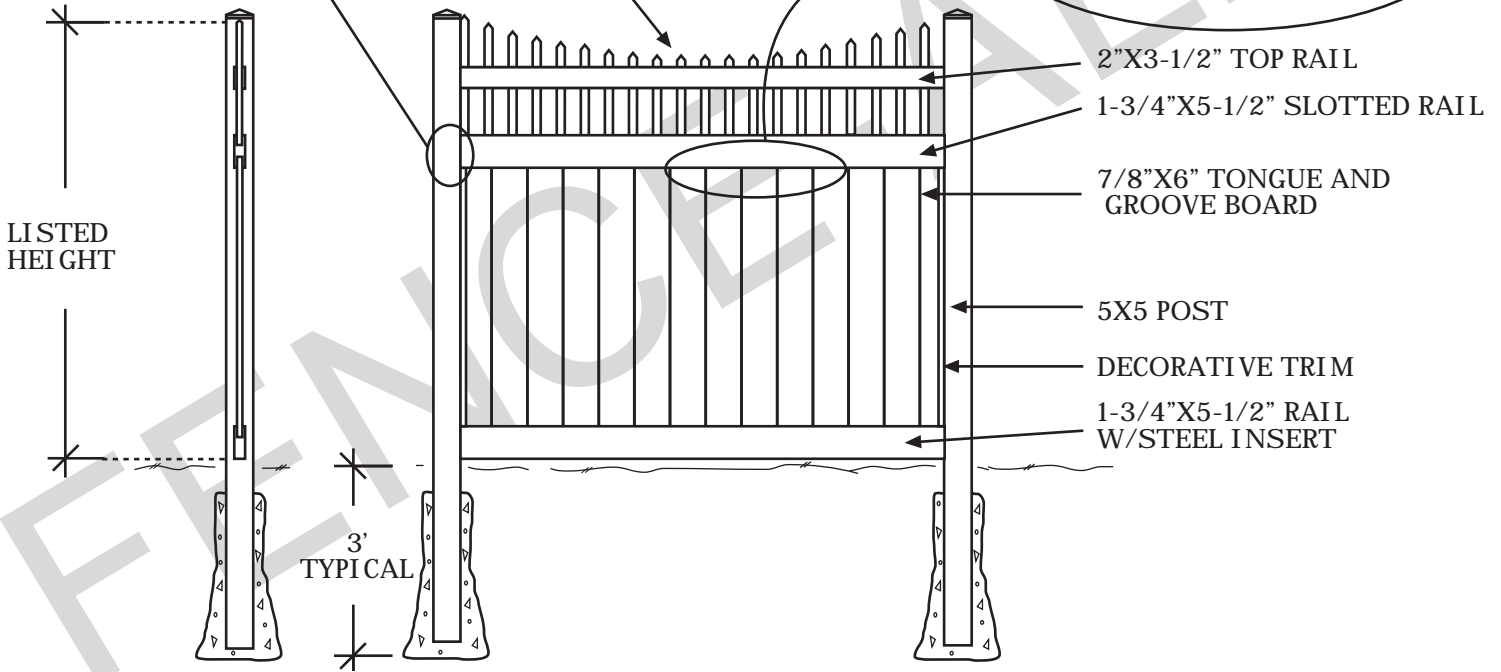

Rockcliffe Park Vinyl/PVC

GREEN TEAK FENCES USE H-POSTS INSTEAD OF SQUARE POSTS

CHOICE OF TOPPER (SEE PAGE.3)

SIDE VIEW

FRONT VIEW

CHOICE OF CAP

NOTES:

- Green Teak jail bar/rails are substituted with Adobe.
- Chai Grey jail bar/rails/posts are substituted with White.
- Clearance below the fence isn't included in height calculations.
- We reserve the right to make changes or improvements to our designs without notice.

Rockcliffe Park Vinyl/PVC Gate

NOTES:

- Green Teak jail bar/rails are substituted with Adobe.
- Chai Grey jail bar/rails/posts are substituted with White.
- Clearance below the fence isn't included in height calculations.
- We reserve the right to make changes or improvements to our designs without notice.

Topper Styles

CONCAVE PICKET

CONCAVE ROCKEFELLER IRON

CONVEX PICKET

CONVEX ROCKEFELLER IRON

CONCAVE MARQUEE IRON

CONCAVE EMPIRE IRON

CONVEX MARQUEE IRON

CONVEX EMPIRE IRON

NOTES:

- Prices vary depending on topper choice.