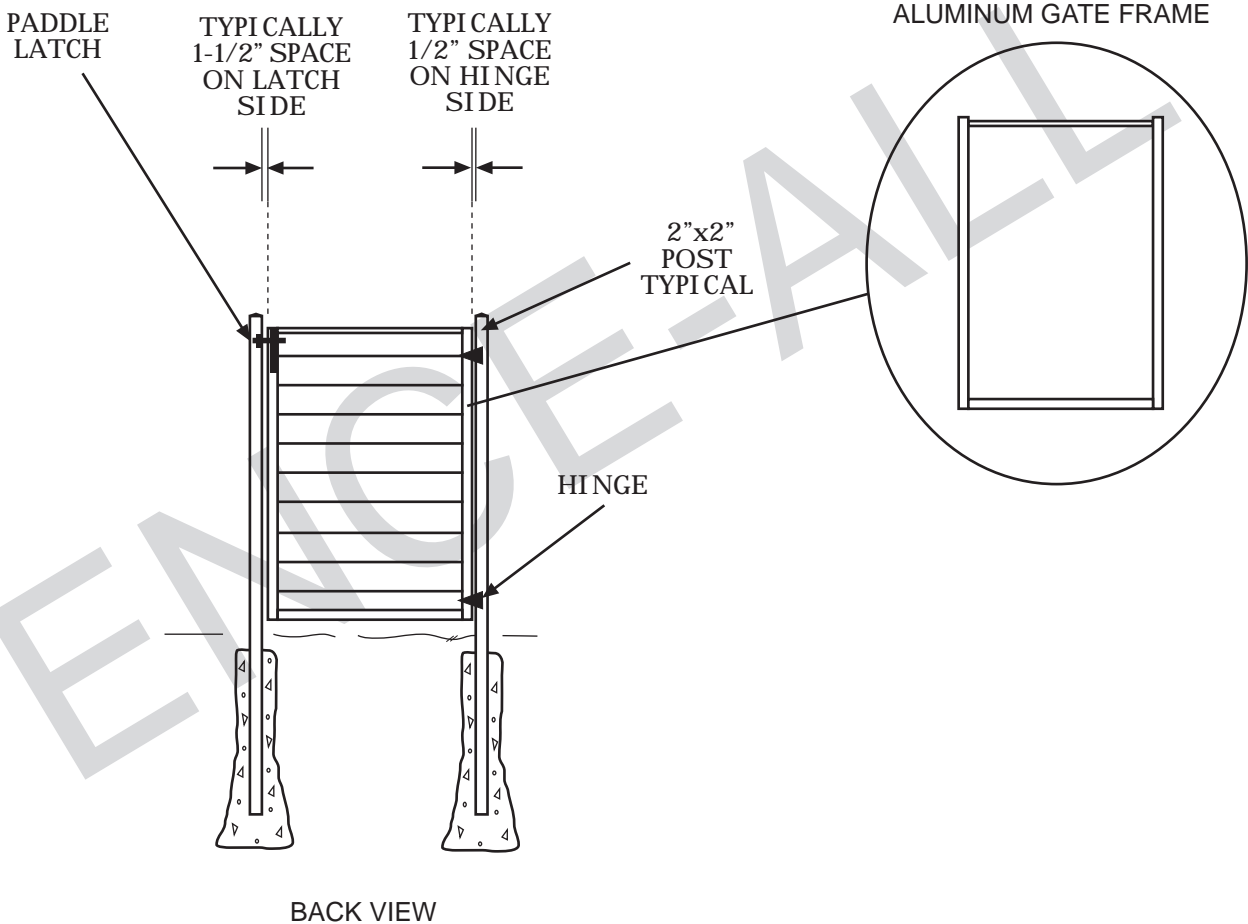

Vinyl Wall

TOP VIEW (W/O TOP CAP)

- POSTS ARE MAX 72" APART CENTRE TO CENTRE.
- VINYL BOARDS ARE MAX 70" LONG.
- POSSIBLE SMALLER MAKE UP PANEL AT THE END OF EACH RUN OF FENCE AS NEEDED.

CHOICE OF CAP

NOTES:

- All dimensions are nominal.
- Clearance below the fence isn't included in height calculations.
- We reserve the right to make changes or improvements to our designs without notice.

Vinyl Wall Gate

- NOTES:
- All dimensions are nominal.
 - Clearance below the fence isn't included in height calculations.
 - We reserve the right to make changes or improvements to our designs without notice.