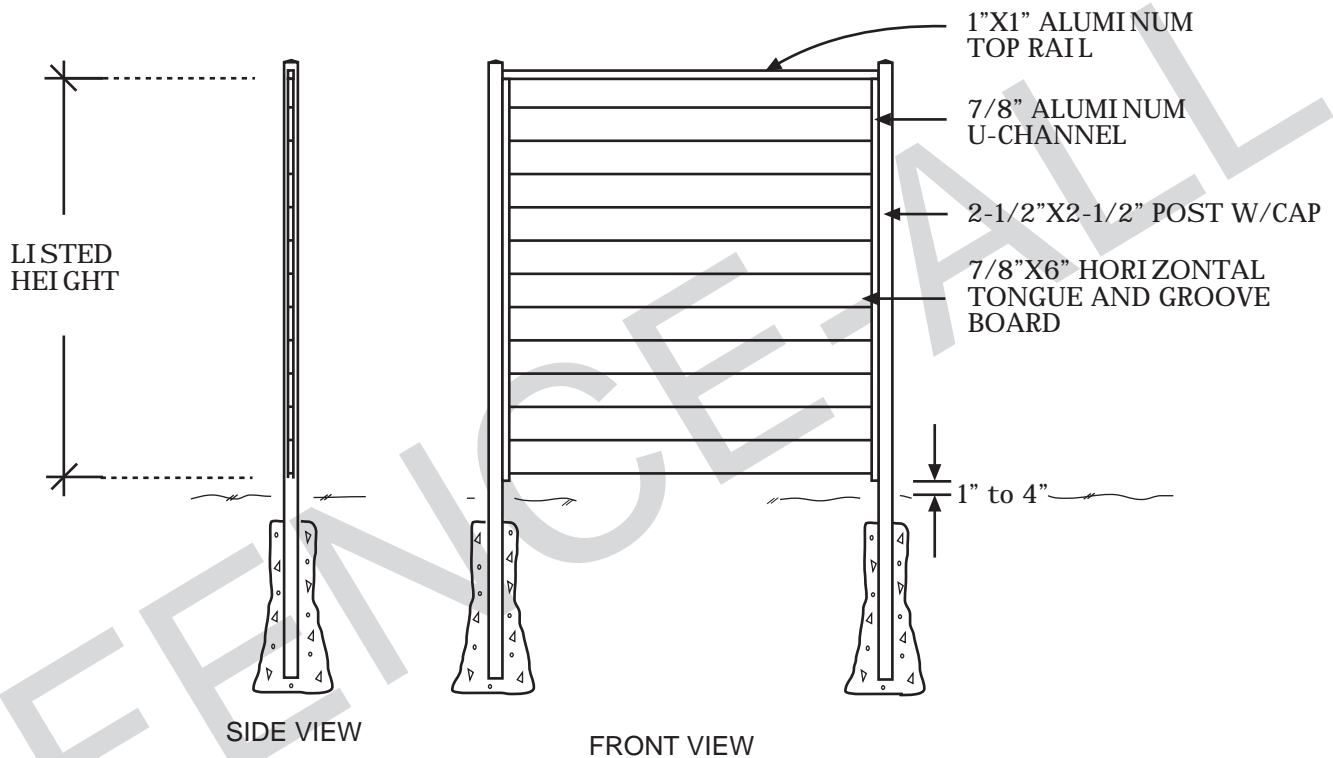

Vinyl Wall

TOP VIEW (W/O TOP CAP)

- POSTS ARE MAX 72" APART CENTRE TO CENTRE.
- VINYL BOARDS ARE MAX 70" LONG.
- POSSIBLE SMALLER MAKE UP PANEL AT THE END OF EACH RUN OF FENCE AS NEEDED.

CHOICE OF CAP

NOTES:

- All dimensions are nominal.
- Clearance below the fence isn't included in height calculations.
- We reserve the right to make changes or improvements to our designs without notice.

Vinyl Wall Gate

- NOTES:
- All dimensions are nominal.
 - Clearance below the fence isn't included in height calculations.
 - We reserve the right to make changes or improvements to our designs without notice.