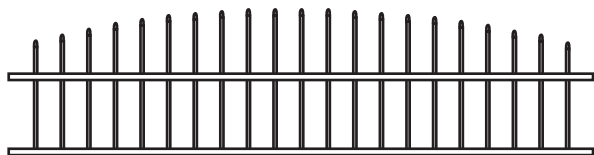

# Emerald Vinyl/PVC Gate

**NOTES:**

- Green Teak jail bar/rails are substituted with Adobe.
- Clearance below the fence isn't included in height calculations.
- We reserve the right to make changes or improvements to our designs without notice.

# Topper Styles

CONCAVE PICKET

CONCAVE ROCKEFELLER IRON

CONVEX PICKET

CONVEX ROCKEFELLER IRON

CONCAVE MARQUEE IRON

CONCAVE EMPIRE IRON

CONVEX MARQUEE IRON

CONVEX EMPIRE IRON

NOTES:

• Prices vary depending on topper choice.