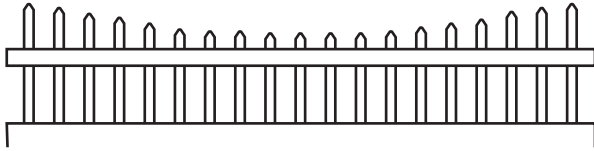

Topper Styles

CONCAVE PICKET