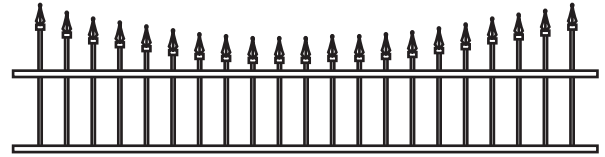

# Emerald Vinyl/PVC Gate

**NOTES:**

- Green Teak jail bar/rails are substituted with Adobe.
- Clearance below the fence isn't included in height calculations.
- We reserve the right to make changes or improvements to our designs without notice.

# Topper Styles

CONCAVE PICKET

CONCAVE ROCKEFELLER IRON

CONVEX PICKET

CONVEX ROCKEFELLER IRON

CONCAVE MARQUEE IRON

CONCAVE EMPIRE IRON

CONVEX MARQUEE IRON