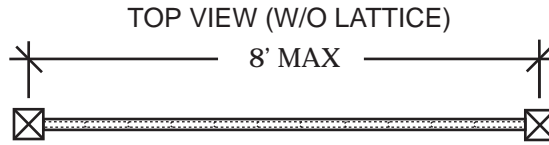

# Emerald Vinyl/PVC

GREEN TEAK FENCES USE H-POSTS INSTEAD OF SQUARE POSTS

LISTED HEIGHT

CHOICE OF TOPPER (SEE PAGE.3)

2"X3-1/2" TOP RAIL

1-3/4"X5-1/2" SLOTTED RAIL

DECORATIVE TRIM

5X5 ROUTED PVC POST

3' TYPICAL

1-3/4"X5-1/2" RAIL W/STEEL INSERT

FRONT VIEW

5/4"X5" NOMINAL TONGUE & GROOVE CEDAR

SIDE VIEW

NEW ENGLAND

PYRAMID

GOthic