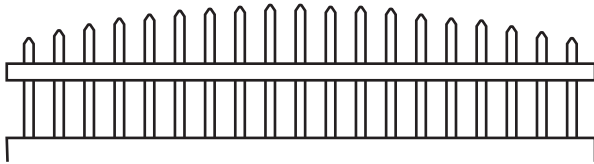

# Emerald Vinyl/PVC Gate

**NOTES:**

- Green Teak jail bar/rails are substituted with Adobe.
- Clearance below the fence isn't included in height calculations.
- We reserve the right to make changes or improvements to our designs without notice.

# Topper Styles

CONCAVE PICKET

CONCAVE ROCKEFELLER IRON

CONVEX PICKET

CONVEX ROCKEFELLER IRON

CONCAVE MARQUEE IRON

CONCAVE EMPIRE IRON

CONVEX MARQUEE IRON