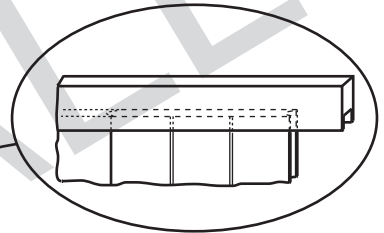

# Emerald Vinyl/PVC

GREEN TEAK FENCES USE H-POSTS INSTEAD OF SQUARE POSTS

LISTED HEIGHT

CHOICE OF TOPPER (SEE PAGE.3)

2"X3-1/2" TOP RAIL

1-3/4"X5-1/2" SLOTTED RAIL

DECORATIVE TRIM

5X5 ROUTED PVC POST

3' TYPICAL

1-3/4"X5-1/2" RAIL W/STEEL INSERT

FRONT VIEW

5/4"X5" NOMINAL TONGUE & GROOVE CEDAR

SIDE VIEW

NEW ENGLAND

PYRAMID

GOthic