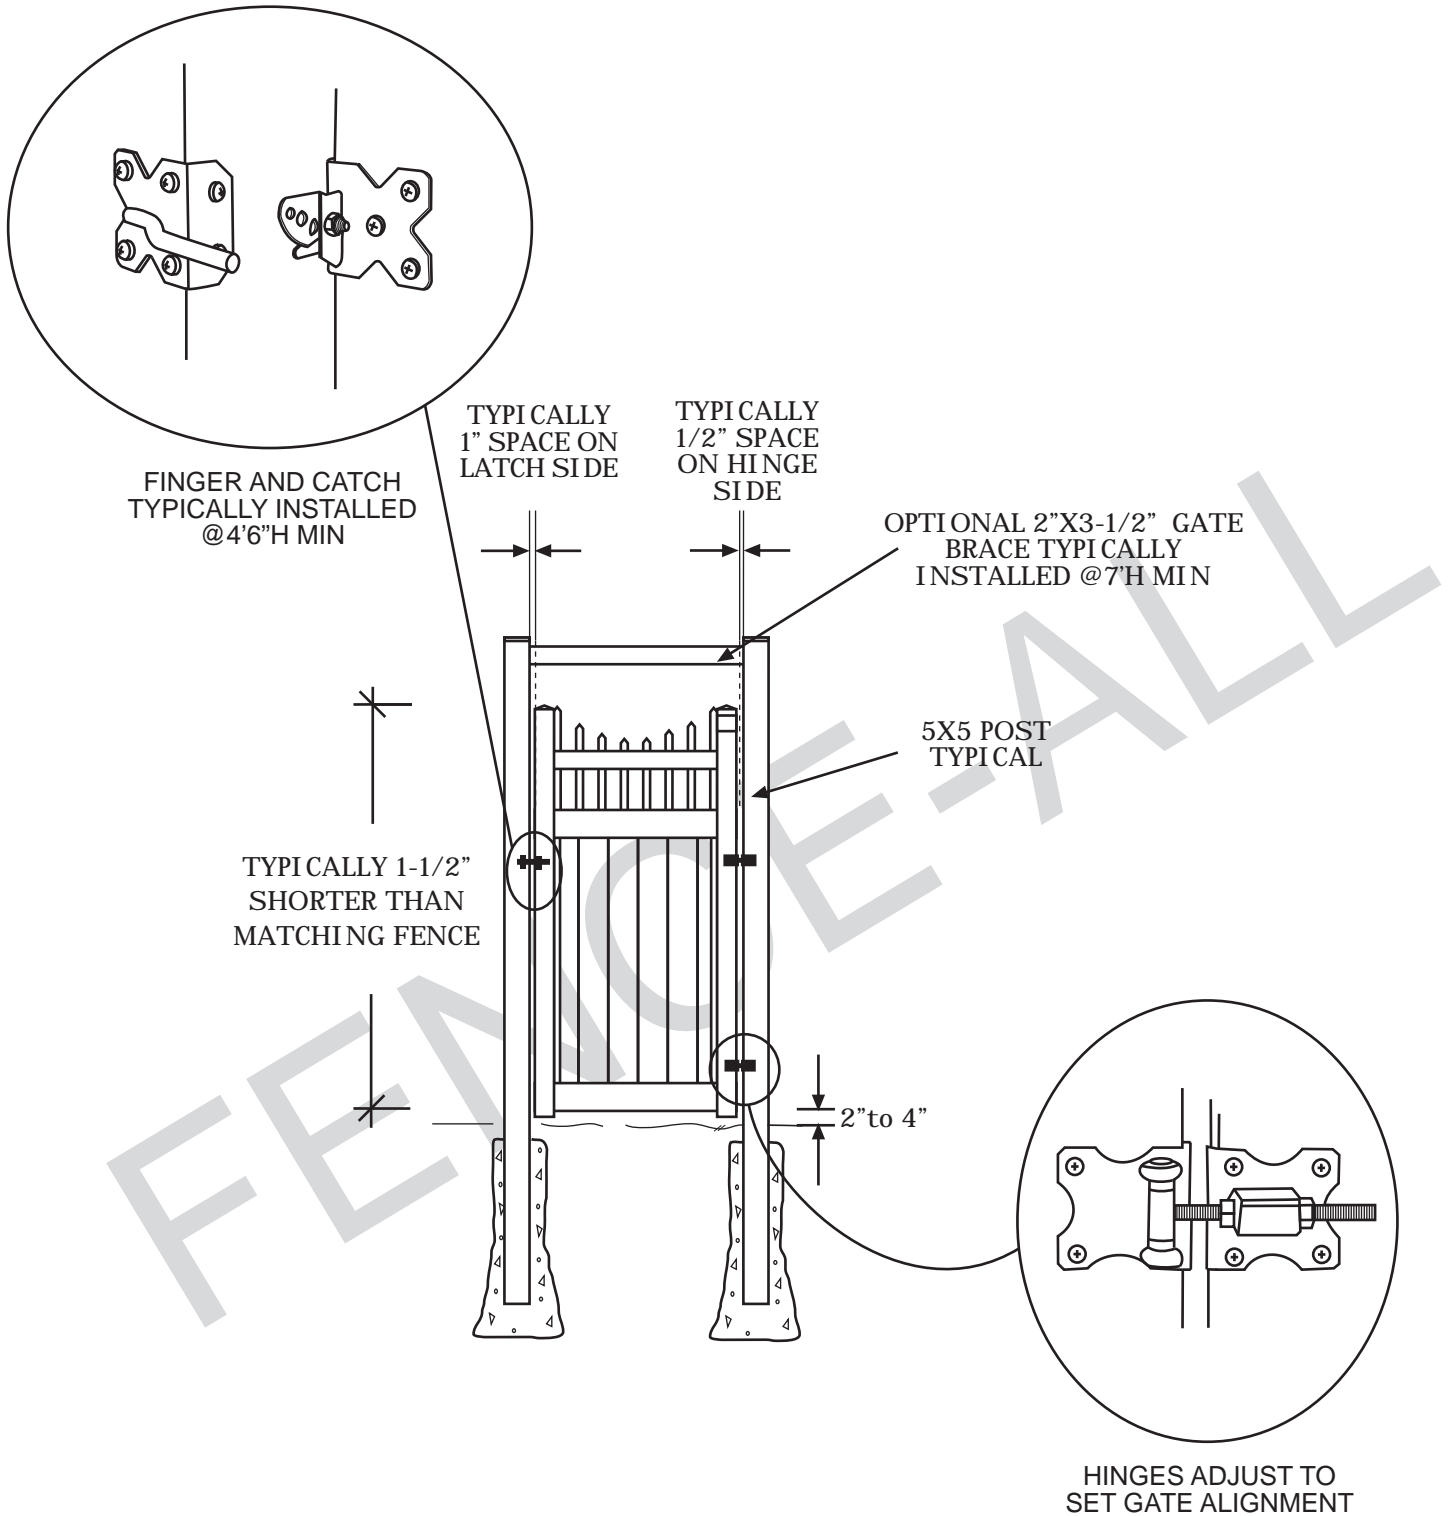

# Emerald Vinyl/PVC

GREEN TEAK FENCES USE H-POSTS INSTEAD OF SQUARE POSTS

LISTED HEIGHT

CHOICE OF TOPPER (SEE PAGE.3)

2"X3-1/2" TOP RAIL

1-3/4"X5-1/2" SLOTTED RAIL

DECORATIVE TRIM

5X5 ROUTED PVC POST

3' TYPICAL

1-3/4"X5-1/2" RAIL W/STEEL INSERT

FRONT VIEW

5/4"X5" NOMINAL TONGUE & GROOVE CEDAR

SIDE VIEW

NEW ENGLAND

PYRAMID

GOthic

SOLAR UPGRADE

CHOICE OF CAP

**NOTES:**

- Green Teak jail bar/rails are substituted with Adobe.
- Clearance below the fence isn't included in height calculations.
- We reserve the right to make changes or improvements to our designs without notice.

# Emerald Vinyl/PVC Gate

**NOTES:**

- Green Teak jail bar/rails are substituted with Adobe.
- Clearance below the fence isn't included in height calculations.
- We reserve the right to make changes or improvements to our designs without notice.