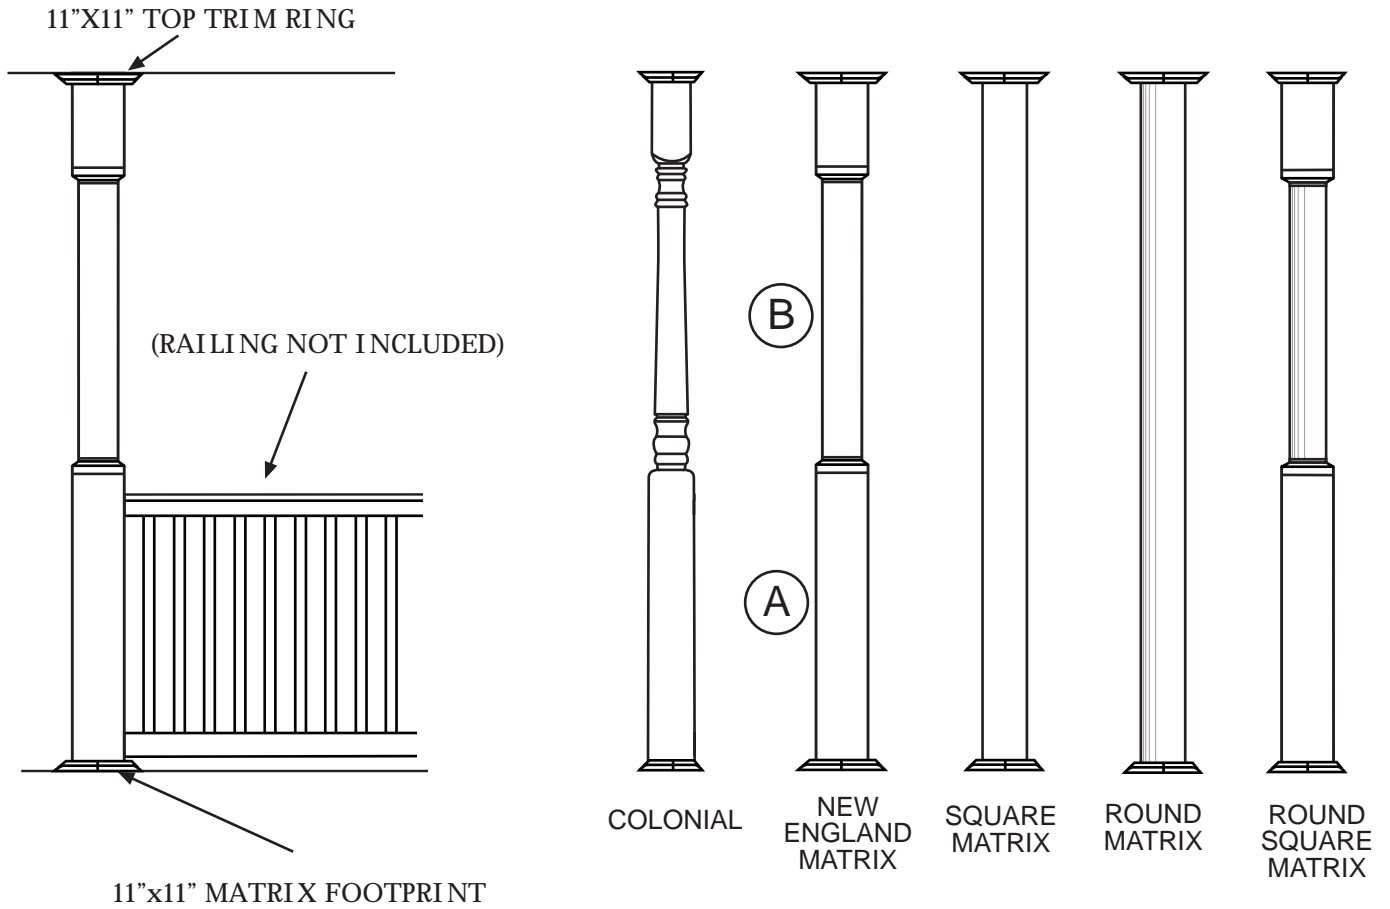

Vinyl Porch Posts

● MATRIX POSTS HAVE 11" SQUARE FOOTPRINTS

● NEW ENGLAND MATRIX AND ROUND/SQUARE MATRIX HAVE TWO WIDTH MEASUREMENTS. E.G.

(A) (B)
8" / 6-1/2" x 9'