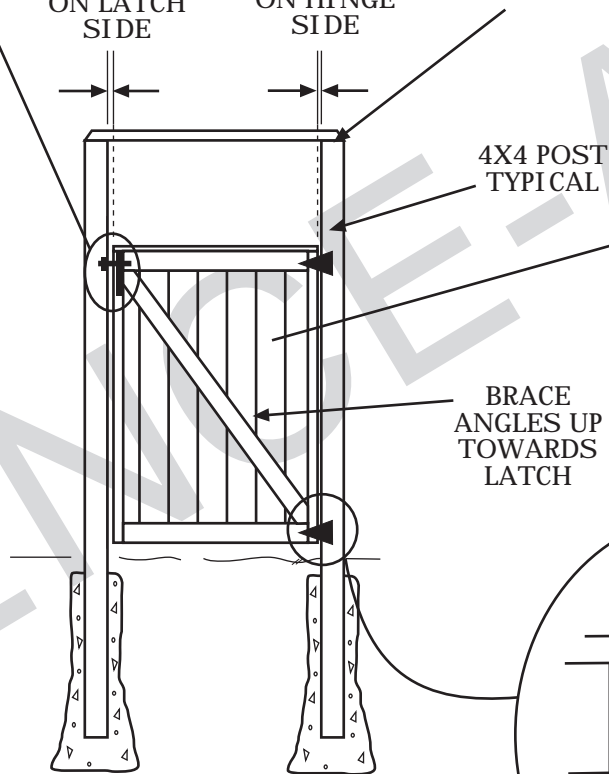

Forest Hill Wood

TOP VIEW (W/O TOP CAP)

PYRAMID GOTHIC

CHOICE OF CAP

NOTES:

- All dimensions are nominal.
- Clearance below the fence isn't included in height calculations.
- We reserve the right to make changes or improvements to our designs without notice.

Forest Hill Wood Gate

PADDLE LATCH DETAIL
(TYPICALLY INSTALLED AT
HEIGHT OF TOP RAIL)

TYPICALLY
1-1/2" SPACE
ON LATCH
SIDE

TYPICALLY
1/2" SPACE
ON HINGE
SIDE

OPTIONAL 2X4 GATE
BRACE (TYPICALLY
INSTALLED AT 7'H)

GATE FRAME

BRACE
ANGLES UP
TOWARDS
LATCH

BACK VIEW

8" HINGE DETAIL

NOTES:

- All dimensions are nominal.
- Clearance below the fence isn't included in height calculations.
- We reserve the right to make changes or improvements to our designs without notice.