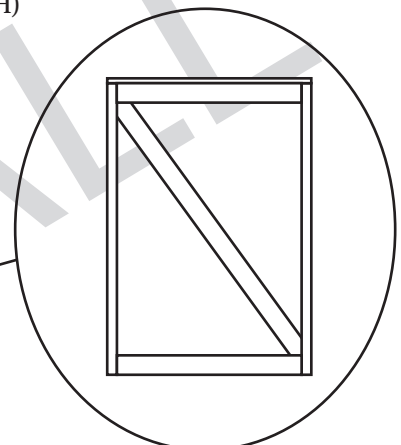

Forest Hill Wood

TOP VIEW (W/O TOP CAP)

PYRAMID GOTHIC

CHOICE OF CAP

NOTES:

- All dimensions are nominal.
- Clearance below the fence isn't included in height calculations.
- We reserve the right to make changes or improvements to our designs without notice.

Forest Hill Wood Gate

PADDLE LATCH DETAIL
(TYPICALLY INSTALLED AT
HEIGHT OF TOP RAIL)

TYPICALLY
1-1/2" SPACE
ON LATCH
SIDE

TYPICALLY
1/2" SPACE
ON HINGE
SIDE

OPTIONAL 2X4 GATE
BRACE (TYPICALLY
INSTALLED AT 7'H)

GATE FRAME

BRACE
ANGLES UP
TOWARDS
LATCH

BACK VIEW

8" HINGE DETAIL

NOTES:

- All dimensions are nominal.
- Clearance below the fence isn't included in height calculations.
- We reserve the right to make changes or improvements to our designs without notice.