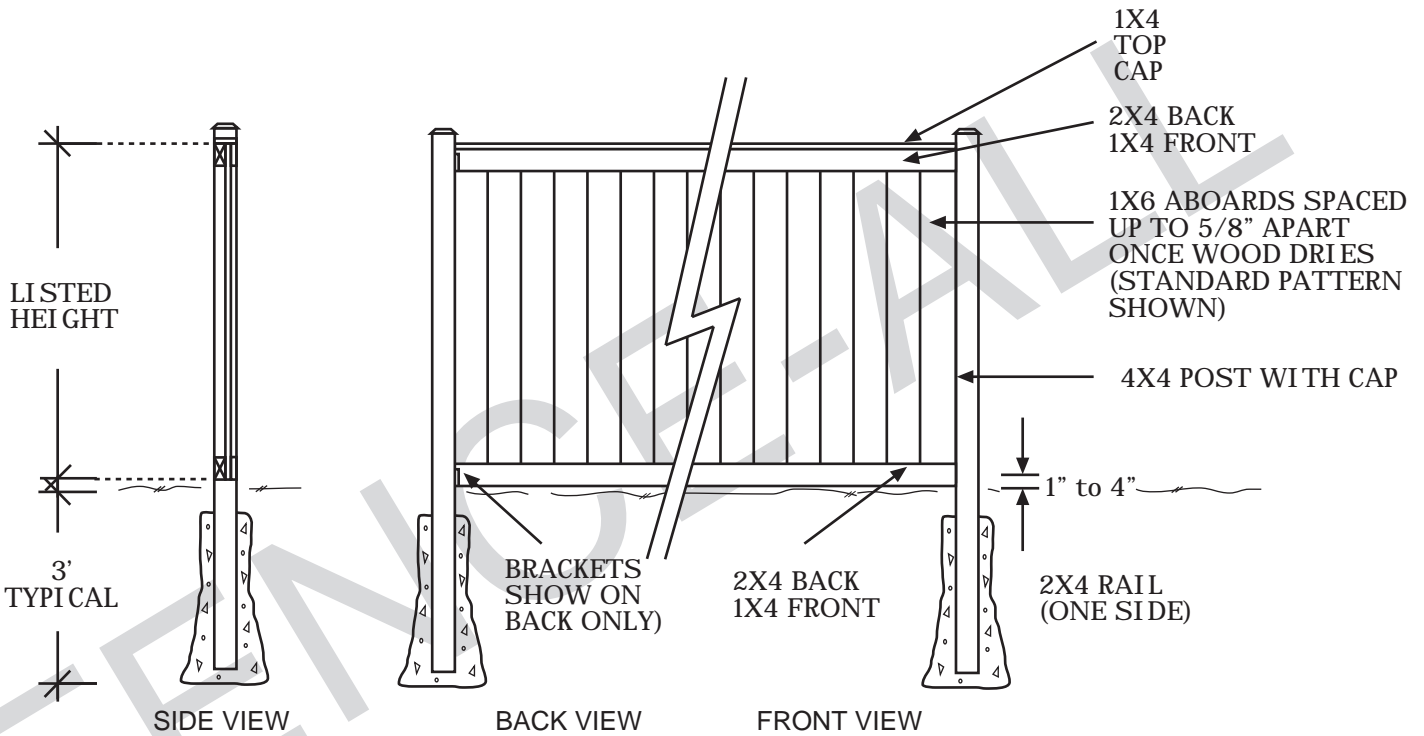

Forest Hill Wood

TOP VIEW (W/O TOP CAP)

PYRAMID GOTHIC

CHOICE OF CAP

NOTES:

- All dimensions are nominal.
- Clearance below the fence isn't included in height calculations.
- We reserve the right to make changes or improvements to our designs without notice.

Forest Hill Wood Gate

PADDLE LATCH DETAIL
(TYPICALLY INSTALLED AT
HEIGHT OF TOP RAIL)

TYPICALLY
1-1/2" SPACE
ON LATCH
SIDE

TYPICALLY
1/2" SPACE
ON HINGE
SIDE

OPTIONAL 2X4 GATE
BRACE (TYPICALLY
INSTALLED AT 7'H)

GATE FRAME

BRACE
ANGLES UP
TOWARDS
LATCH

BACK VIEW

8" HINGE DETAIL

NOTES:

- All dimensions are nominal.
- Clearance below the fence isn't included in height calculations.
- We reserve the right to make changes or improvements to our designs without notice.