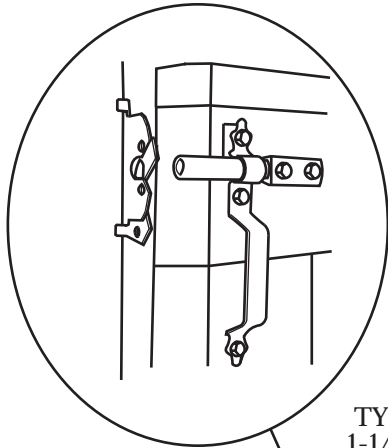

Forest Hill Wood

TOP VIEW (W/O TOP CAP)

PYRAMID GOTHIC

CHOICE OF CAP

NOTES:

- All dimensions are nominal.
- Clearance below the fence isn't included in height calculations.
- We reserve the right to make changes or improvements to our designs without notice.

Forest Hill Wood Gate

PADDLE LATCH DETAIL
(TYPICALLY INSTALLED AT
HEIGHT OF TOP RAIL)

TYPICALLY
1-1/2" SPACE
ON LATCH
SIDE

TYPICALLY
1/2" SPACE
ON HINGE
SIDE

OPTIONAL 2X4 GATE
BRACE (TYPICALLY
INSTALLED AT 7'H)

GATE FRAME

BRACE
ANGLES UP
TOWARDS
LATCH

BACK VIEW

8" HINGE DETAIL

NOTES:

- All dimensions are nominal.
- Clearance below the fence isn't included in height calculations.
- We reserve the right to make changes or improvements to our designs without notice.