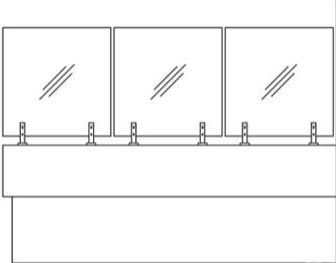

POSTLESS GLASS RAILING W/FEET

| Categories: [Aluminum Railings](#), [Railings](#) |

GALLERY IMAGES

ADDITIONAL INFORMATION

Rust-Free	Yes
Maintenance-Free	Yes
Warranty	5 Years
Glass	Choice of Glass
Colours	None
Post Caps	None
Heights	24", 36", 42", 48"

PRODUCT DESCRIPTION

This **Postless Glass Railing** features stainless steel foot clamps that eliminate the need for any other framing.

Prices start as low as \$304/ft [fully installed](#).