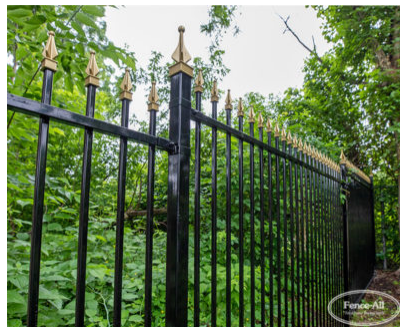

ROCKEFELLER W/GOLD FINIALS

| Categories: [Fences](#), [Iron Fence Installation in Ottawa](#) |

GALLERY IMAGES

ADDITIONAL INFORMATION

Maintenance-Free	Yes
Warranty	5 Years
Colours	Almond, Gloss Black, Satin Blank, Blue, Brown, Dark Brown, Chrome, Clay, Gold, Green, Dark Green, Grey, Orange, Pink, Red, Sparkle Silver, Gold Vein, Silver Vein, Copper Vein, Black Vein, White, Yellow
Post Caps	Pyramid, Ball, Finial
Bottom of Fence	Straight, Stepped, Custom Contoured
Heights	2', 3', 4', 5', 6'
Iron Upgrades	Even Panel Lengths, Under Fence Gap Protection, Add a Rail, Diamonds, Rings, Scrolls, 16" Picket Ornamentation, Puppy Fill, Transition Panels, Removable Panels, Curved Panels, 6' Wide Panels, Aluminum Panels, Flower Basket Hanger, Wall Mount Bracket, Portable Fence Plates, Larger Posts

PRODUCT DESCRIPTION

Starting as low as \$119/ft [Fully Installed](#).

Rockefeller features a decorative finial cap on each picket. The cap can be an alternate colour of your choice.