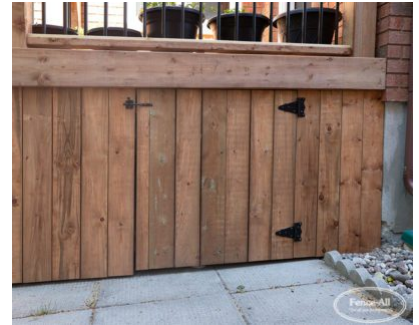

# GALLERY IMAGES

## **ADDITIONAL INFORMATION**

<b>Deck Style</b>	4' x 12' Pathway
<b>Colours</b>	Choice of 4 Colours
<b>Border</b>	Choice of 4 Colours
<b>Steps</b>	None
<b>Budget</b>	\$40/sq ft Materials Only