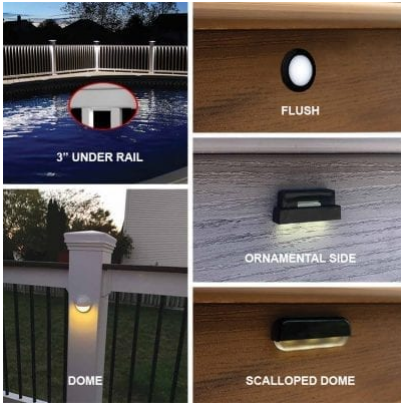

# GALLERY IMAGES

## **ADDITIONAL INFORMATION**

<b>Deck Style</b>	4' x 12' Pathway
<b>Colours</b>	Choice of 4 Colours
<b>Border</b>	Choice of 4 Colours
<b>Steps</b>	None
<b>Budget</b>	\$40/sq ft Materials Only