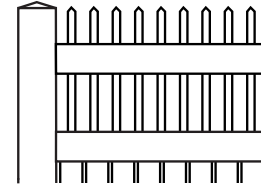

GARDENWAY (-1 1/2")

GEMSTONE

EMERALD
(+6"@post)

BEL AIR (-3")

CARLINGWOOD (-1 1/2")

HAZELDEAN (-1 1/2")

AVALON

INNES (+6"@post)

CARDINAL

VANDERBILT

HUNTINGTON
(+6"@post)

WINCHESTER

*Numbers in brackets are differences in actual height from listed.
Example: an Alexandria listed at 5' is actually 4'9" high.
Clearance below the fence isn't included in height calculations.