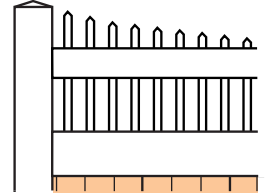

EMERALD
(+6"@post)