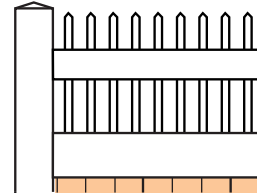

Vinyl/PVC Fence and Gate Styles

GEMSTONE

*Numbers in brackets are differences in actual height from listed.
Example: an Alexandria listed at 5' is actually 4'9" high.
Clearance below the fence isn't included in height calculations.